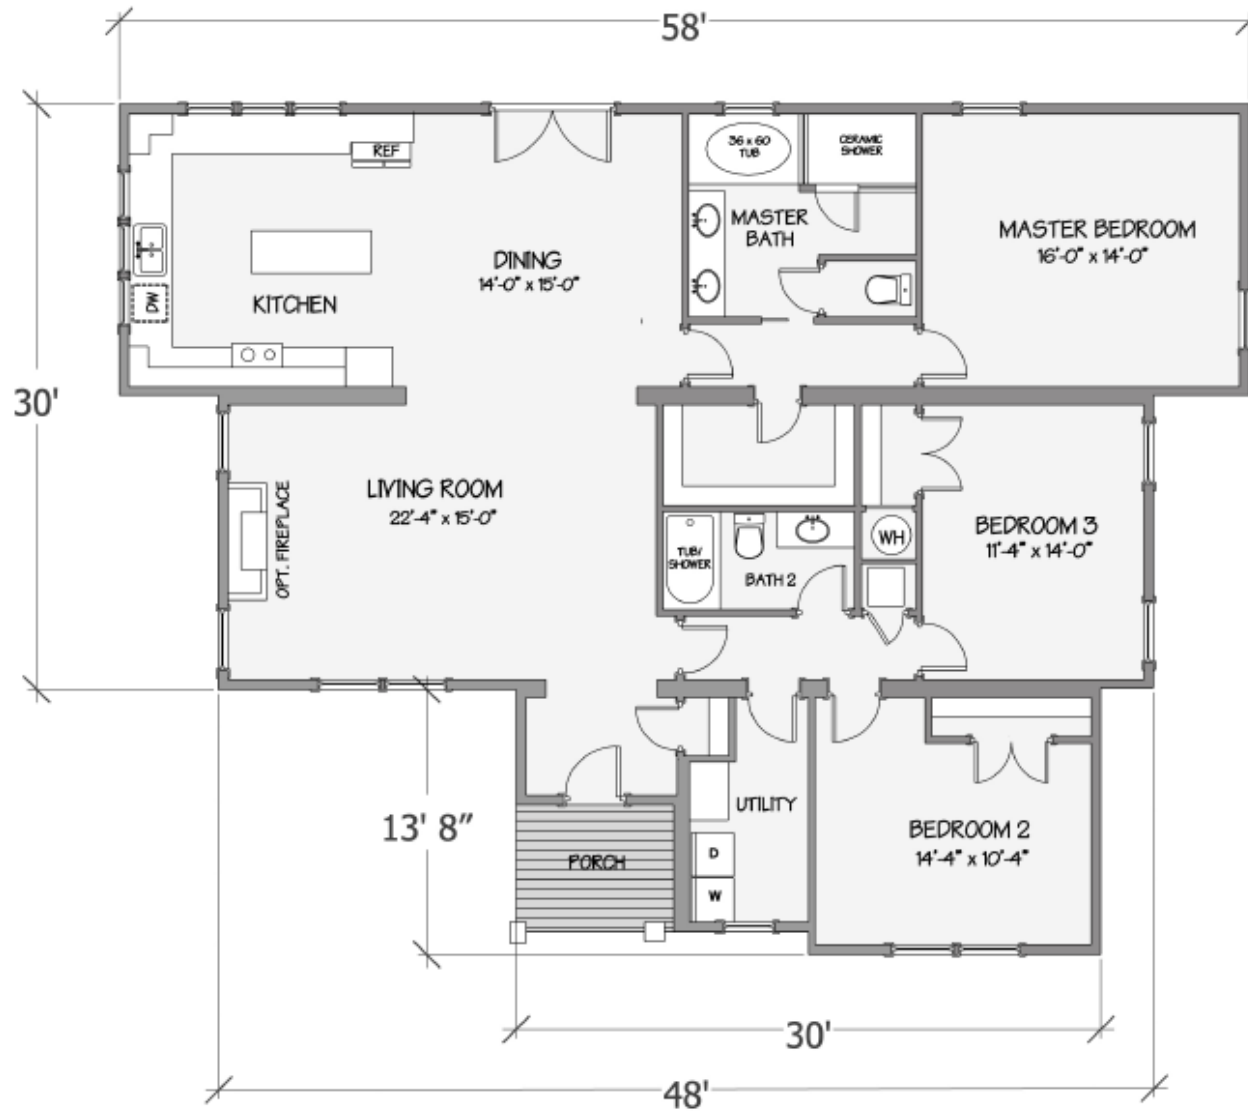

Manor Collection - Nandina IV

5115-62-3-47 3BR/2BA 1985 TSF / 1931 HSF

Due to continuous product improvement, specifications and finish options are subject to change without notice. The square footage and other dimensions are approximate. Renderings are often shown with optional features and upgrades that can be added at additional cost.

Manor Collection - Nandina IV

NANDINA IV MANOR COLLECTION

8/4/2020
1985 SF 1931 HSF

5115-62-3-47 3BR/2BA 1985 TSF / 1931 HSF

Due to continuous product improvement, specifications and finish options are subject to change without notice. The square footage and other dimensions are approximate. Renderings are often shown with optional features and upgrades that can be added at additional cost.