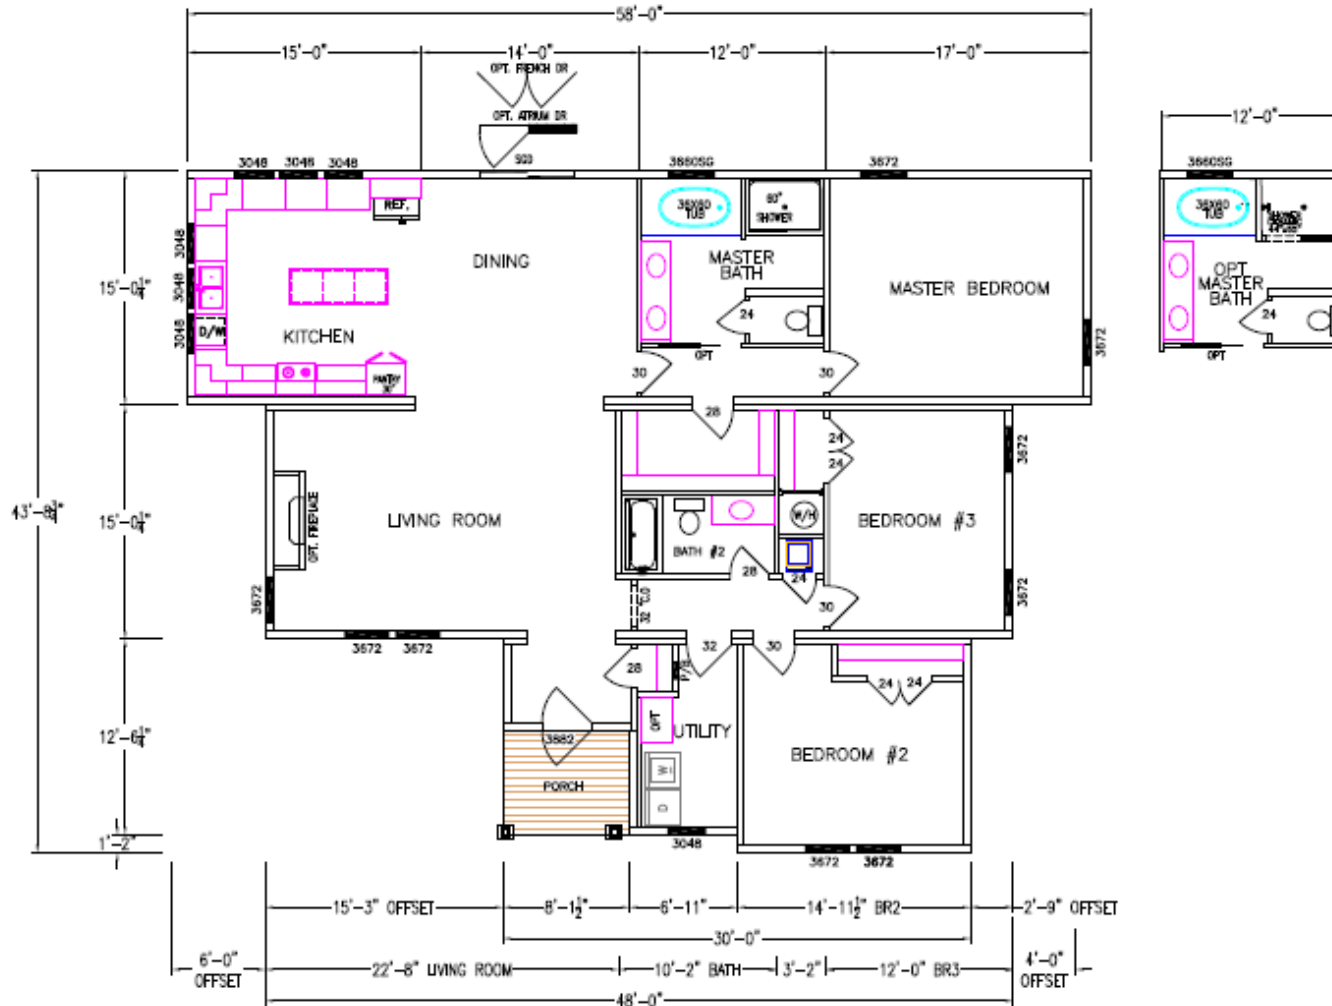

Manor Collection - Nandina IV

5115-62-3-47 3BR/2BA 1985 TSF / 1931 HSF

Due to continuous product improvement, specifications and finish options are subject to change without notice. The square footage and other dimensions are approximate. Renderings are often shown with optional features and upgrades that can be added at additional cost.

Manor Collection - Nandina IV

NANDINA IV MANOR COLLECTION

8/4/2020
1985 SF 1931 HSF

5115-62-3-47 3BR/2BA 1985 TSF / 1931 HSF

Due to continuous product improvement, specifications and finish options are subject to change without notice. The square footage and other dimensions are approximate. Renderings are often shown with optional features and upgrades that can be added at additional cost.