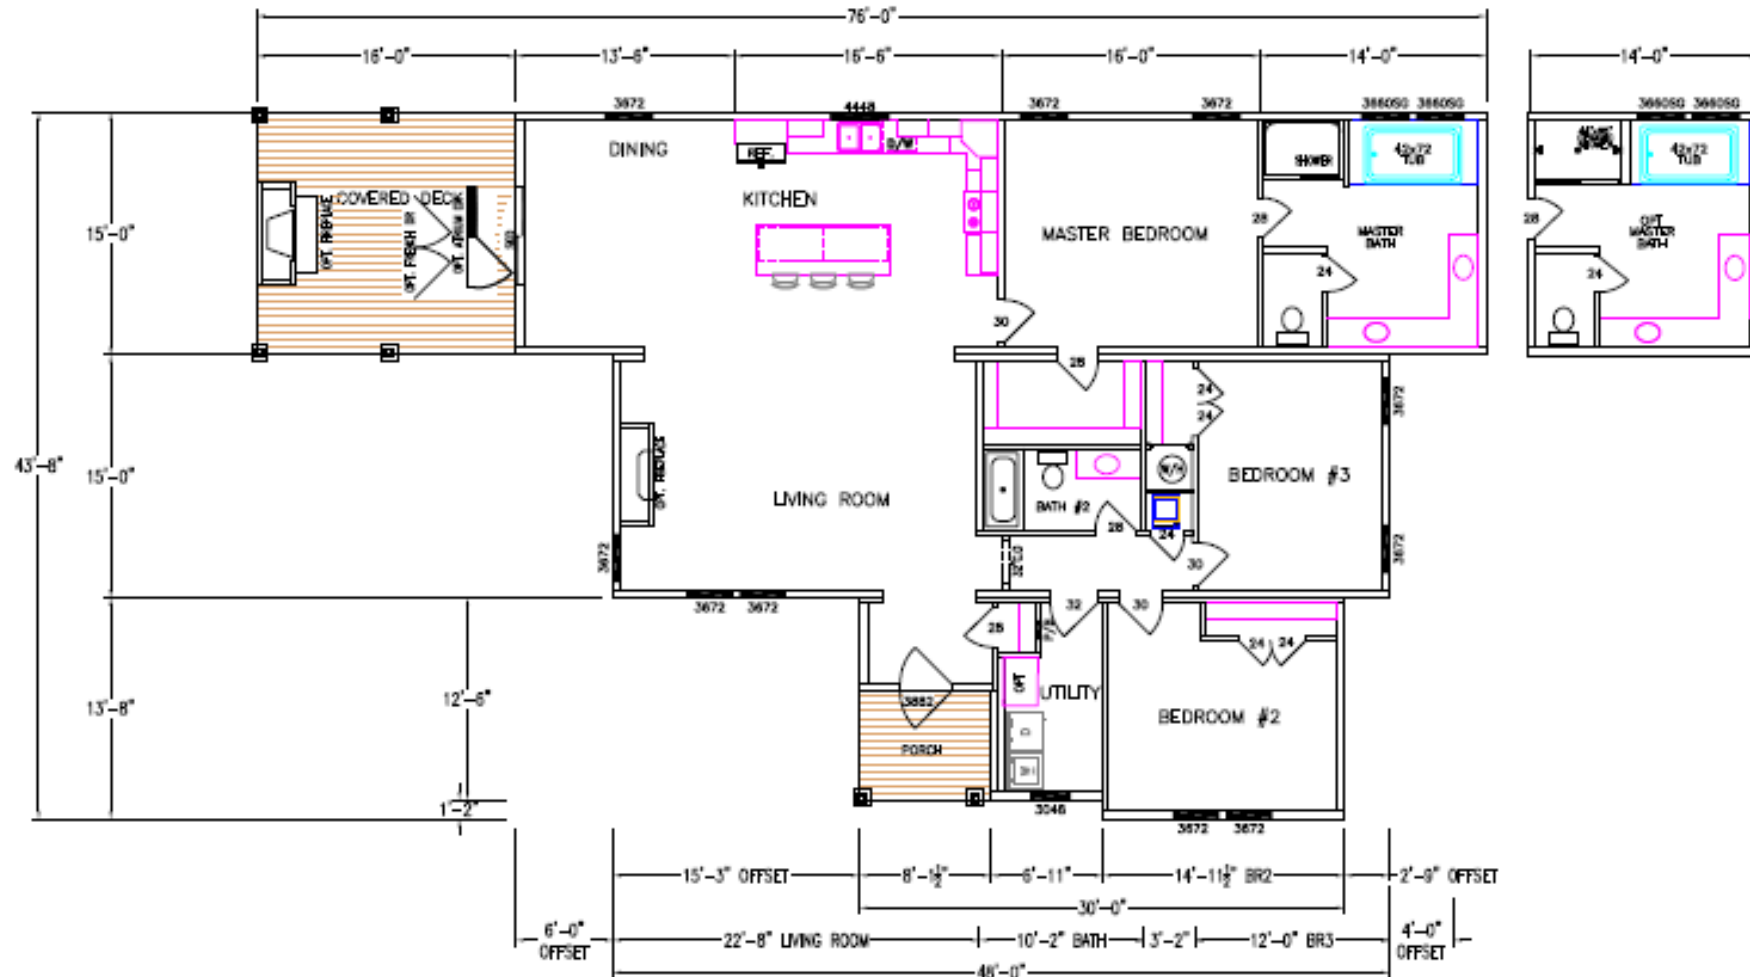

# Manor Collection - Nandina II

5113-80-3-47 3BR/2BA 2240 TSF / 1961 HSF

Due to continuous product improvement, specifications and finish options are subject to change without notice. The square footage and other dimensions are approximate. Renderings are often shown with optional features and upgrades that can be added at additional cost.

# Manor Collection - Nandina II

MANOR COLLECTION - NANDINA II  
2240 SF 1961 HSF

8/4/2020

5113-80-3-47 3BR/2BA 2240 TSF / 1961 HSF

Due to continuous product improvement, specifications and finish options are subject to change without notice. The square footage and other dimensions are approximate. Renderings are often shown with optional features and upgrades that can be added at additional cost.