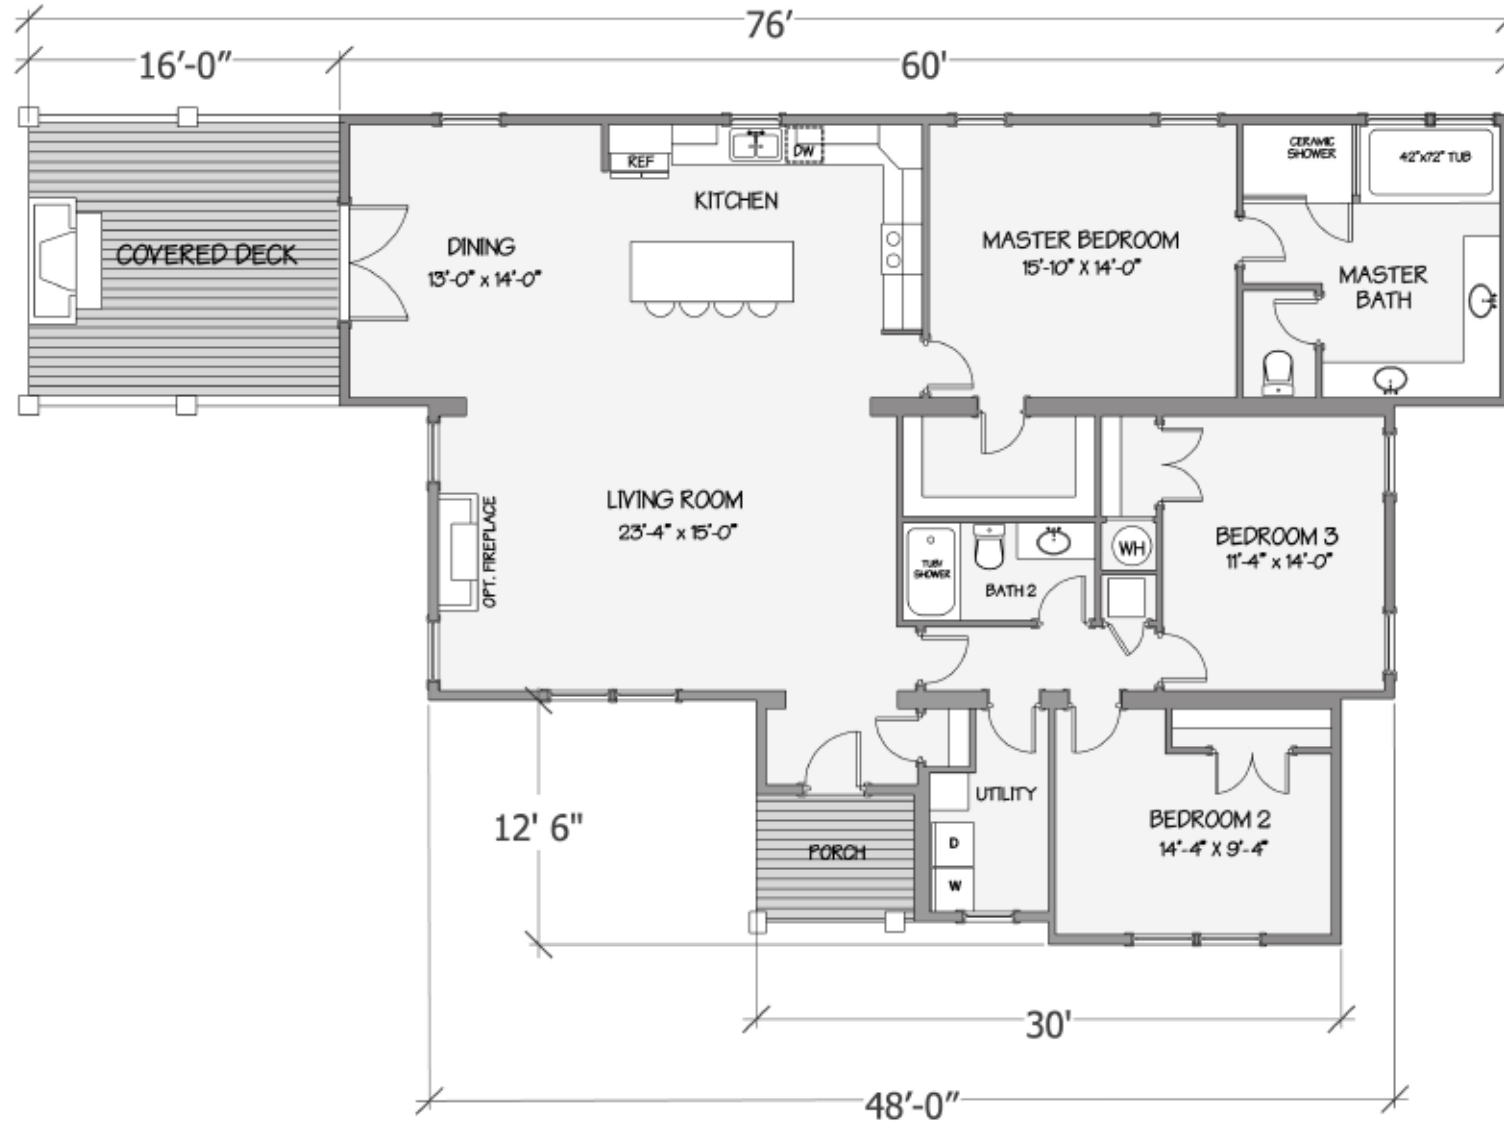

# Manor Collection - Nandina II

5113-80-3-47 3BR/2BA 2240 TSF / 1961 HSF

Due to continuous product improvement, specifications and finish options are subject to change without notice. The square footage and other dimensions are approximate. Renderings are often shown with optional features and upgrades that can be added at additional cost.

# Manor Collection - Nandina II

MANOR COLLECTION - NANDINA II  
2240 SF 1961 HSF

8/4/2020

5113-80-3-47 3BR/2BA 2240 TSF / 1961 HSF

Due to continuous product improvement, specifications and finish options are subject to change without notice. The square footage and other dimensions are approximate. Renderings are often shown with optional features and upgrades that can be added at additional cost.