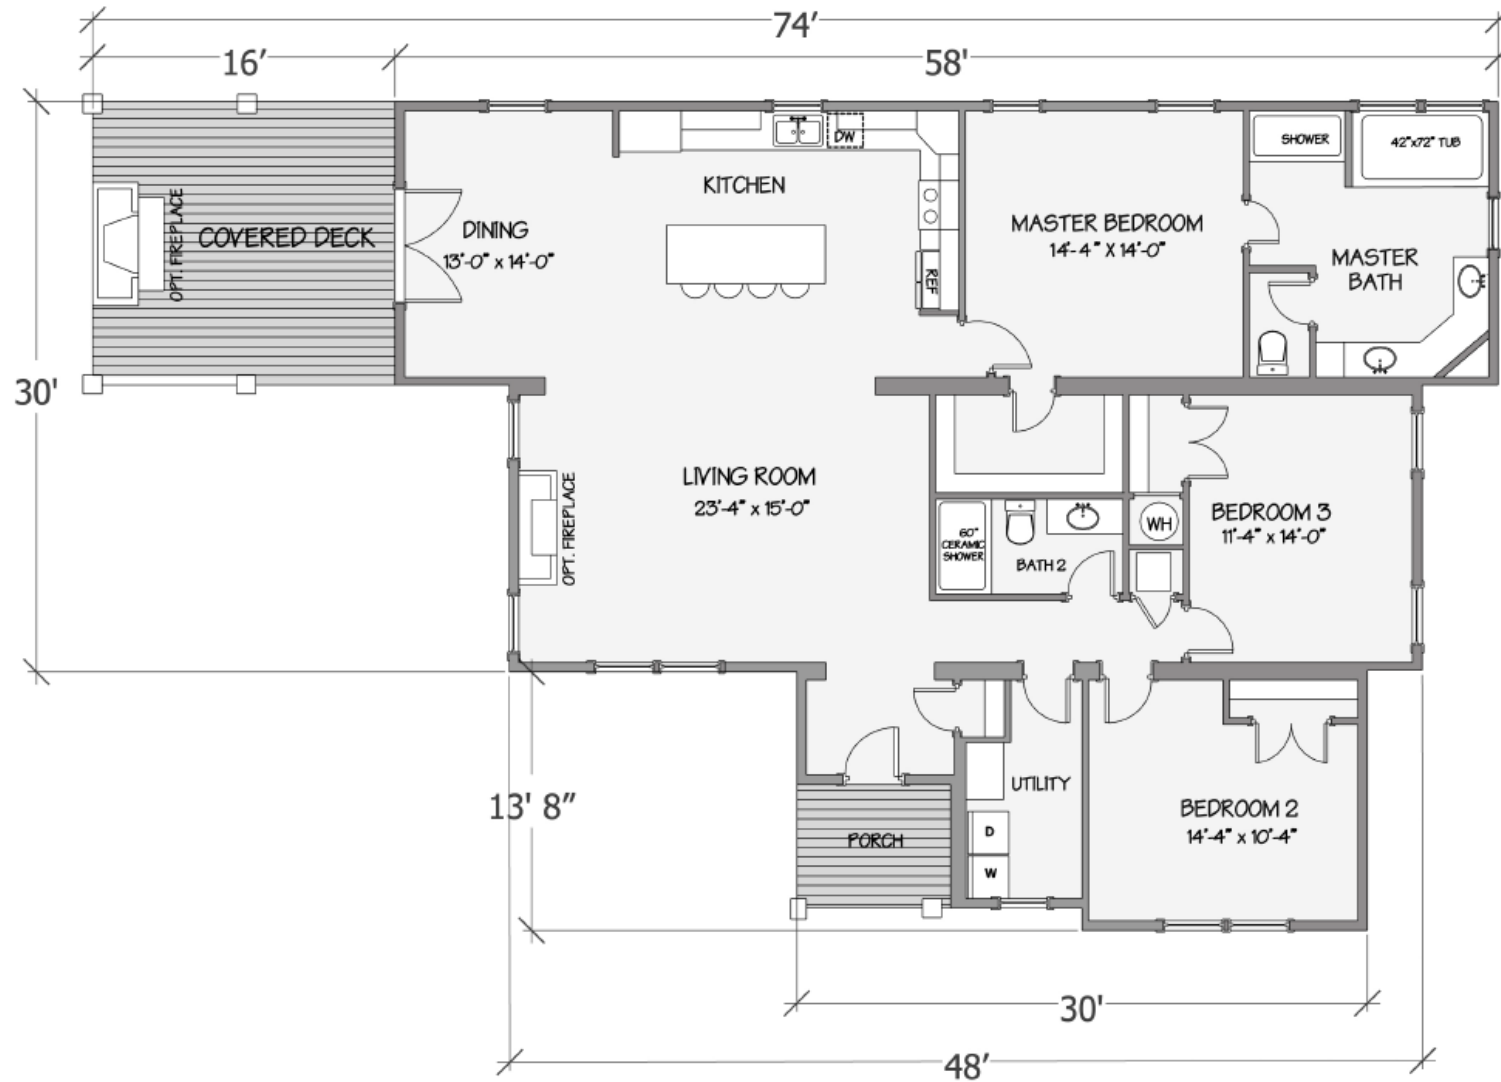

# Manor Collection – Nandina I

5039-78-3-47 3BR/2BA 2227 TSF / 1932HSF

Due to continuous product improvement, specifications and finish options are subject to change without notice. The square footage and other dimensions are approximate. Renderings are often shown with optional features and upgrades that can be added at additional cost.