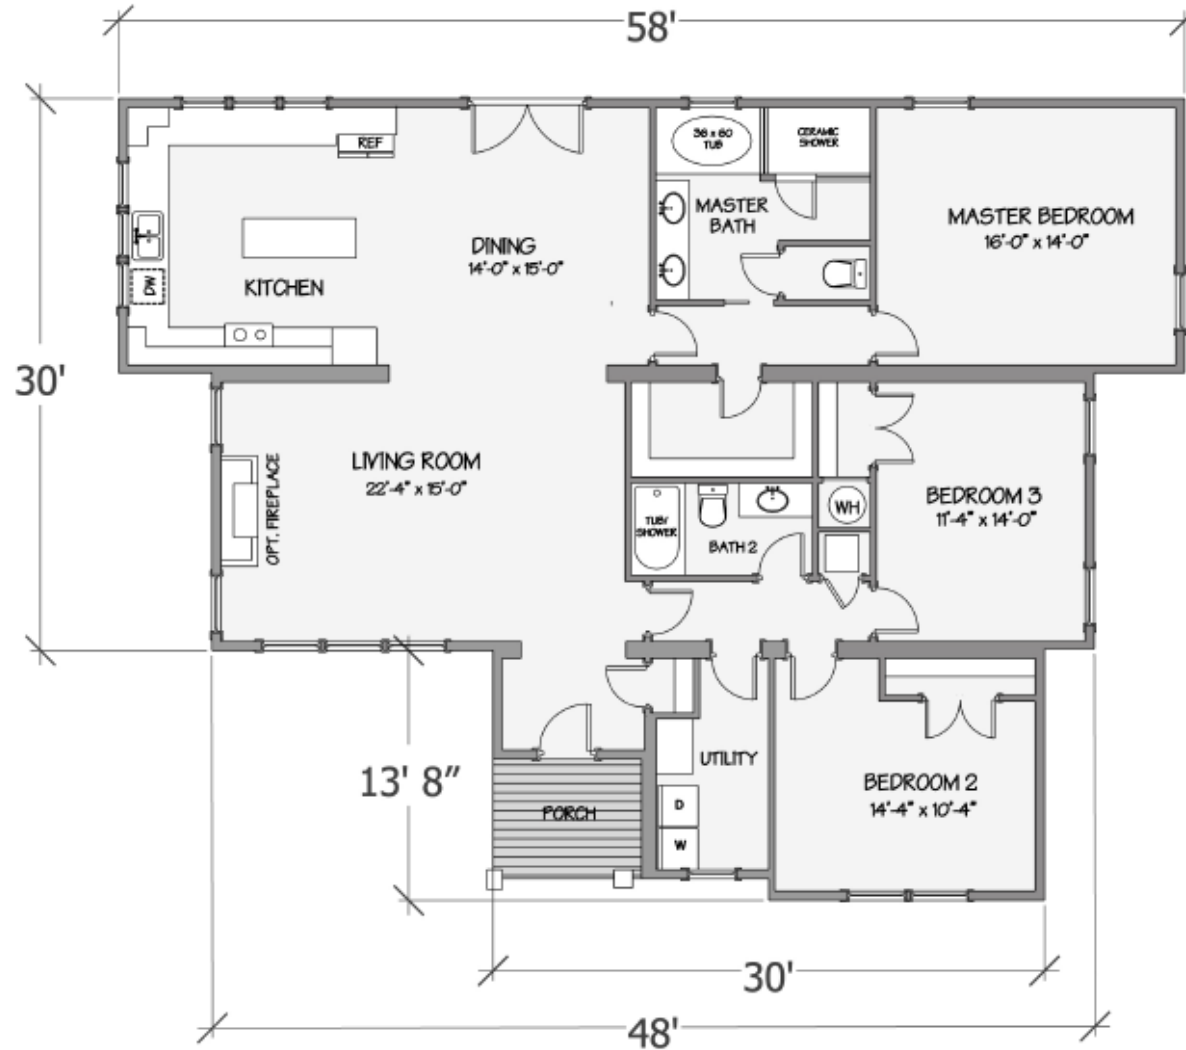

# Farmhouse Collection - Nandina IV

5125-62-3-47 3BR/2BA 1985 TSF / 1931 HSF

Due to continuous product improvement, specifications and finish options are subject to change without notice. The square footage and other dimensions are approximate. Renderings are often shown with optional features and upgrades that can be added at additional cost.

# Farmhouse Collection - Nandina IV

NANDINA IV FARMHOUSE COLLECTION

8/4/2020  
1985 SF 1931 HSF

5125-62-3-47 3BR/2BA 1985 TSF / 1931 HSF

Due to continuous product improvement, specifications and finish options are subject to change without notice. The square footage and other dimensions are approximate. Renderings are often shown with optional features and upgrades that can be added at additional cost.