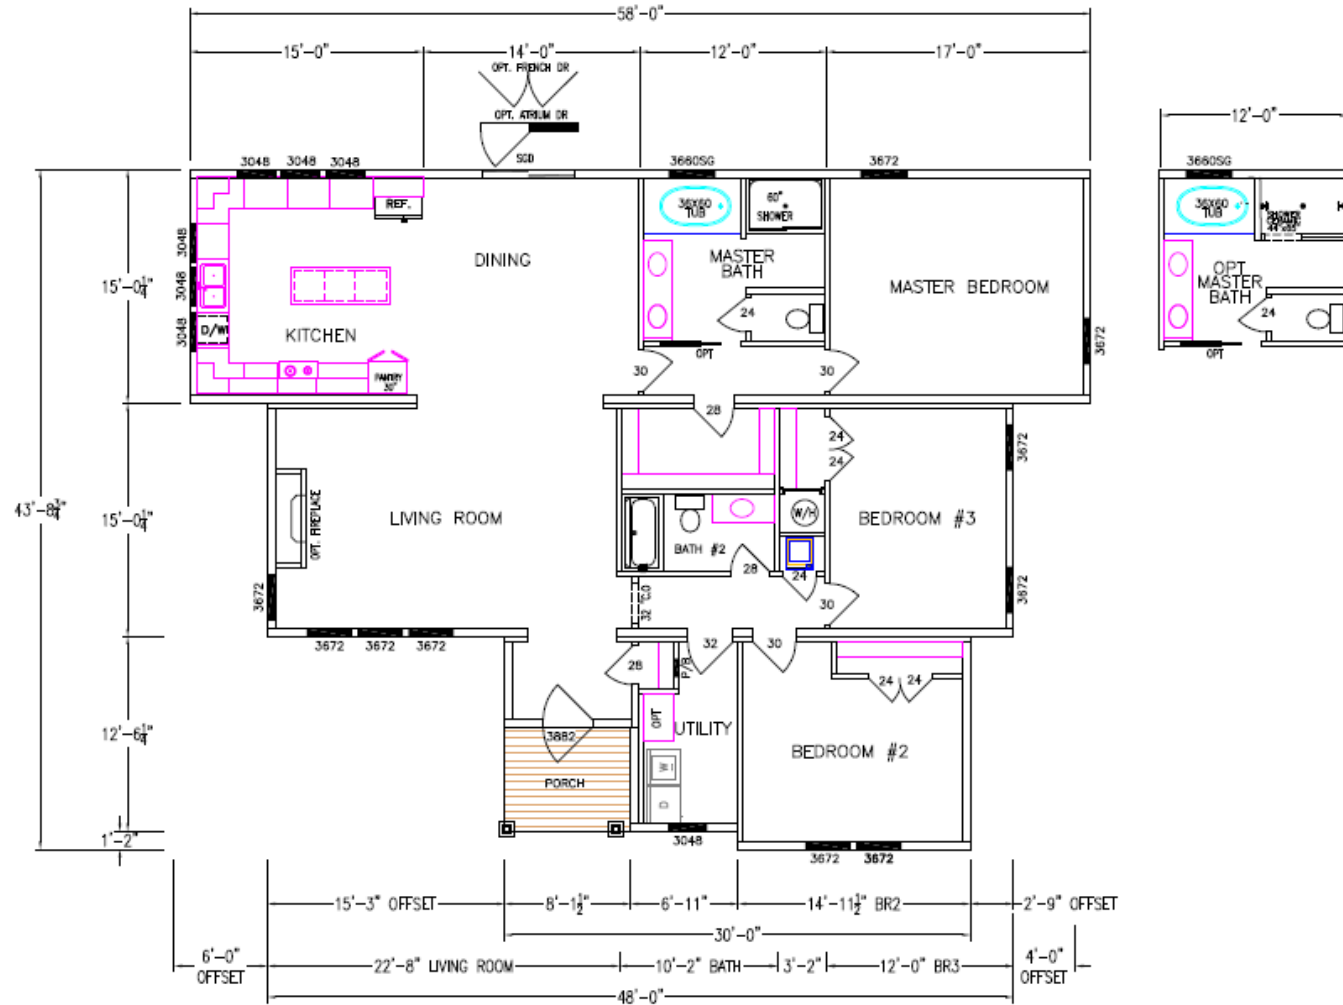

# Farmhouse Collection - Nandina IV

5125-62-3-47 3BR/2BA 1985 TSF / 1931 HSF

Due to continuous product improvement, specifications and finish options are subject to change without notice. The square footage and other dimensions are approximate. Renderings are often shown with optional features and upgrades that can be added at additional cost.

# Farmhouse Collection - Nandina IV

NANDINA IV FARMHOUSE COLLECTION

8/4/2020  
1985 SF 1931 HSF

5125-62-3-47 3BR/2BA 1985 TSF / 1931 HSF

Due to continuous product improvement, specifications and finish options are subject to change without notice. The square footage and other dimensions are approximate. Renderings are often shown with optional features and upgrades that can be added at additional cost.