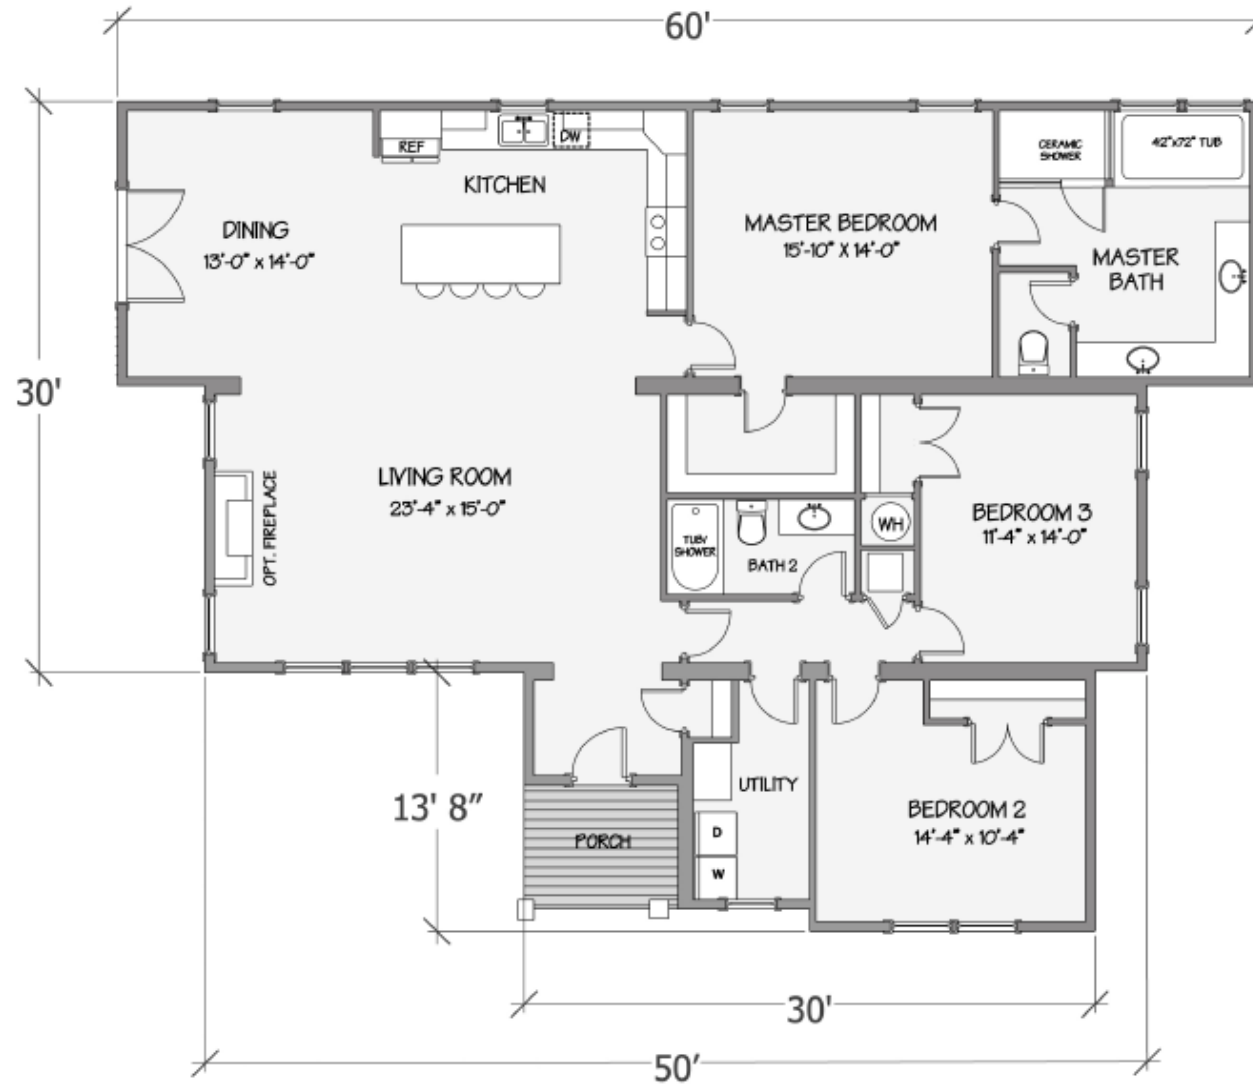

Farmhouse Collection – Nandina III

5124-64-3-47 3BR/2BA 2015 TSF / 1961 HSF

Due to continuous product improvement, specifications and finish options are subject to change without notice. The square footage and other dimensions are approximate. Renderings are often shown with optional features and upgrades that can be added at additional cost. Please contact us at (800) 332-4510 to inquire about current options and pricing.

Farmhouse Collection - Nandina III

5124-64-3-47 3BR/2BA 2015 TSF / 1961 HSF

Due to continuous product improvement, specifications and finish options are subject to change without notice. The square footage and other dimensions are approximate. Renderings are often shown with optional features and upgrades that can be added at additional cost.