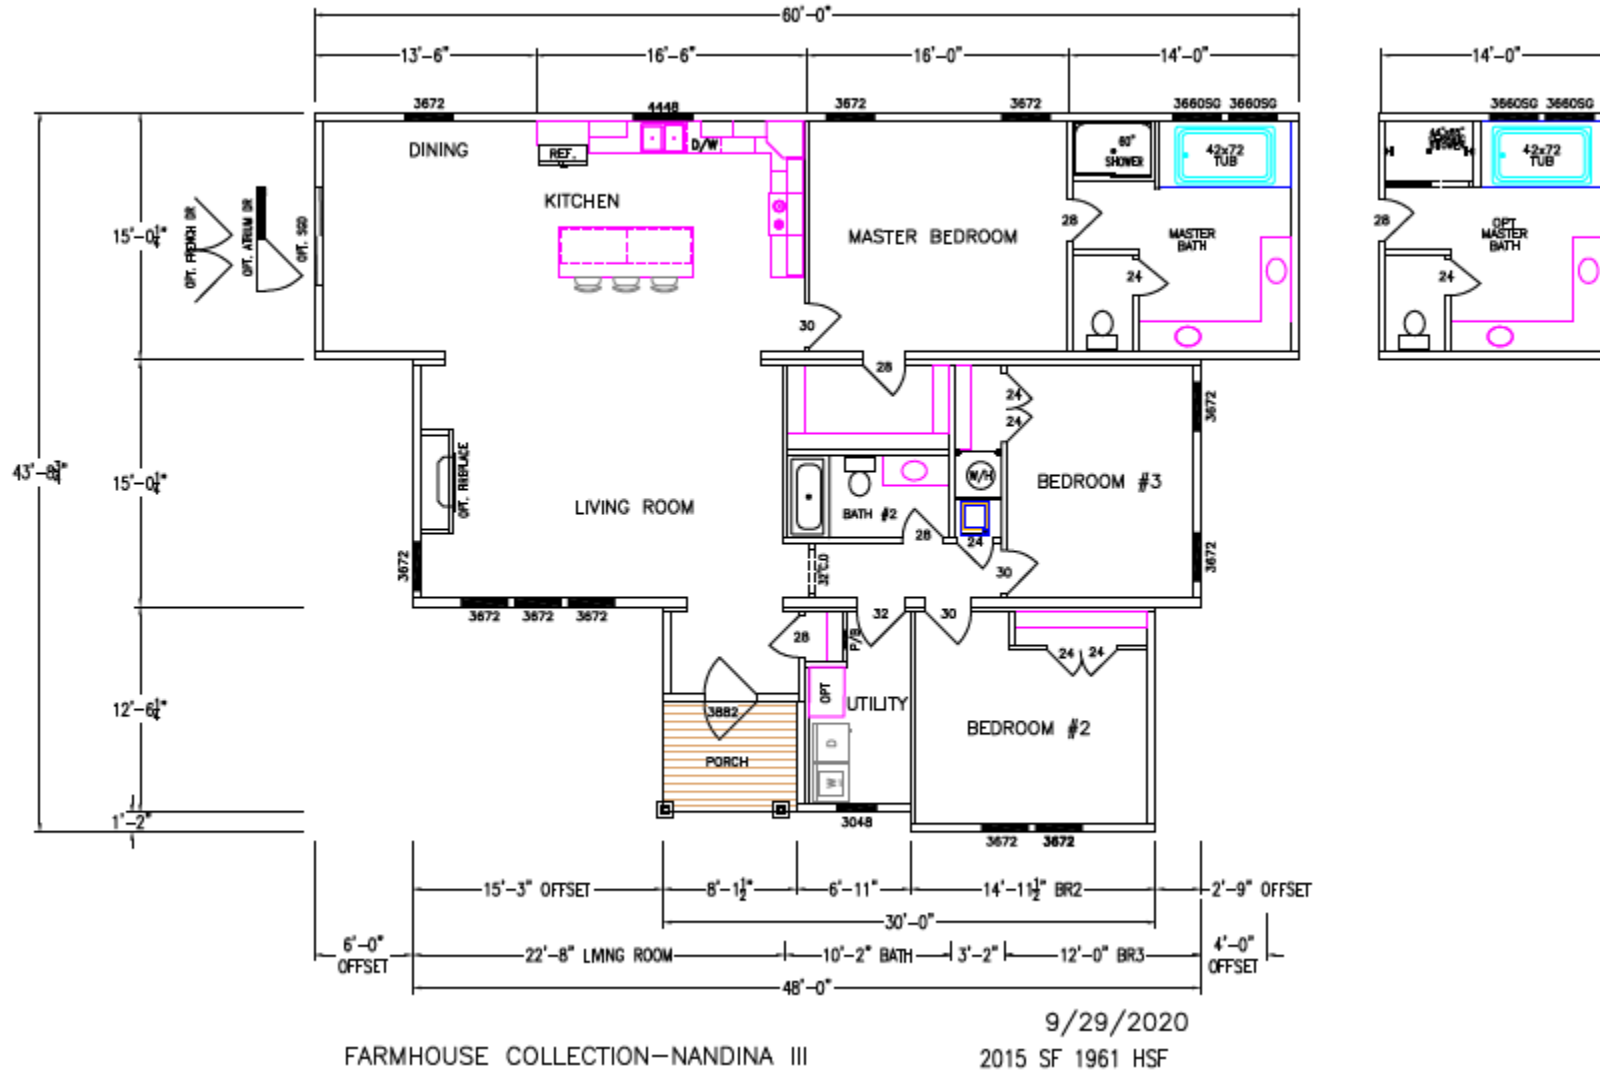

Farmhouse Collection – Nandina III

5124-64-3-47 3BR/2BA 2015 TSF / 1961 HSF

Due to continuous product improvement, specifications and finish options are subject to change without notice. The square footage and other dimensions are approximate. Renderings are often shown with optional features and upgrades that can be added at additional cost. Please contact us at (800) 332-4510 to inquire about current options and pricing.

Farmhouse Collection - Nandina III

5124-64-3-47 3BR/2BA 2015 TSF / 1961 HSF

Due to continuous product improvement, specifications and finish options are subject to change without notice. The square footage and other dimensions are approximate. Renderings are often shown with optional features and upgrades that can be added at additional cost.