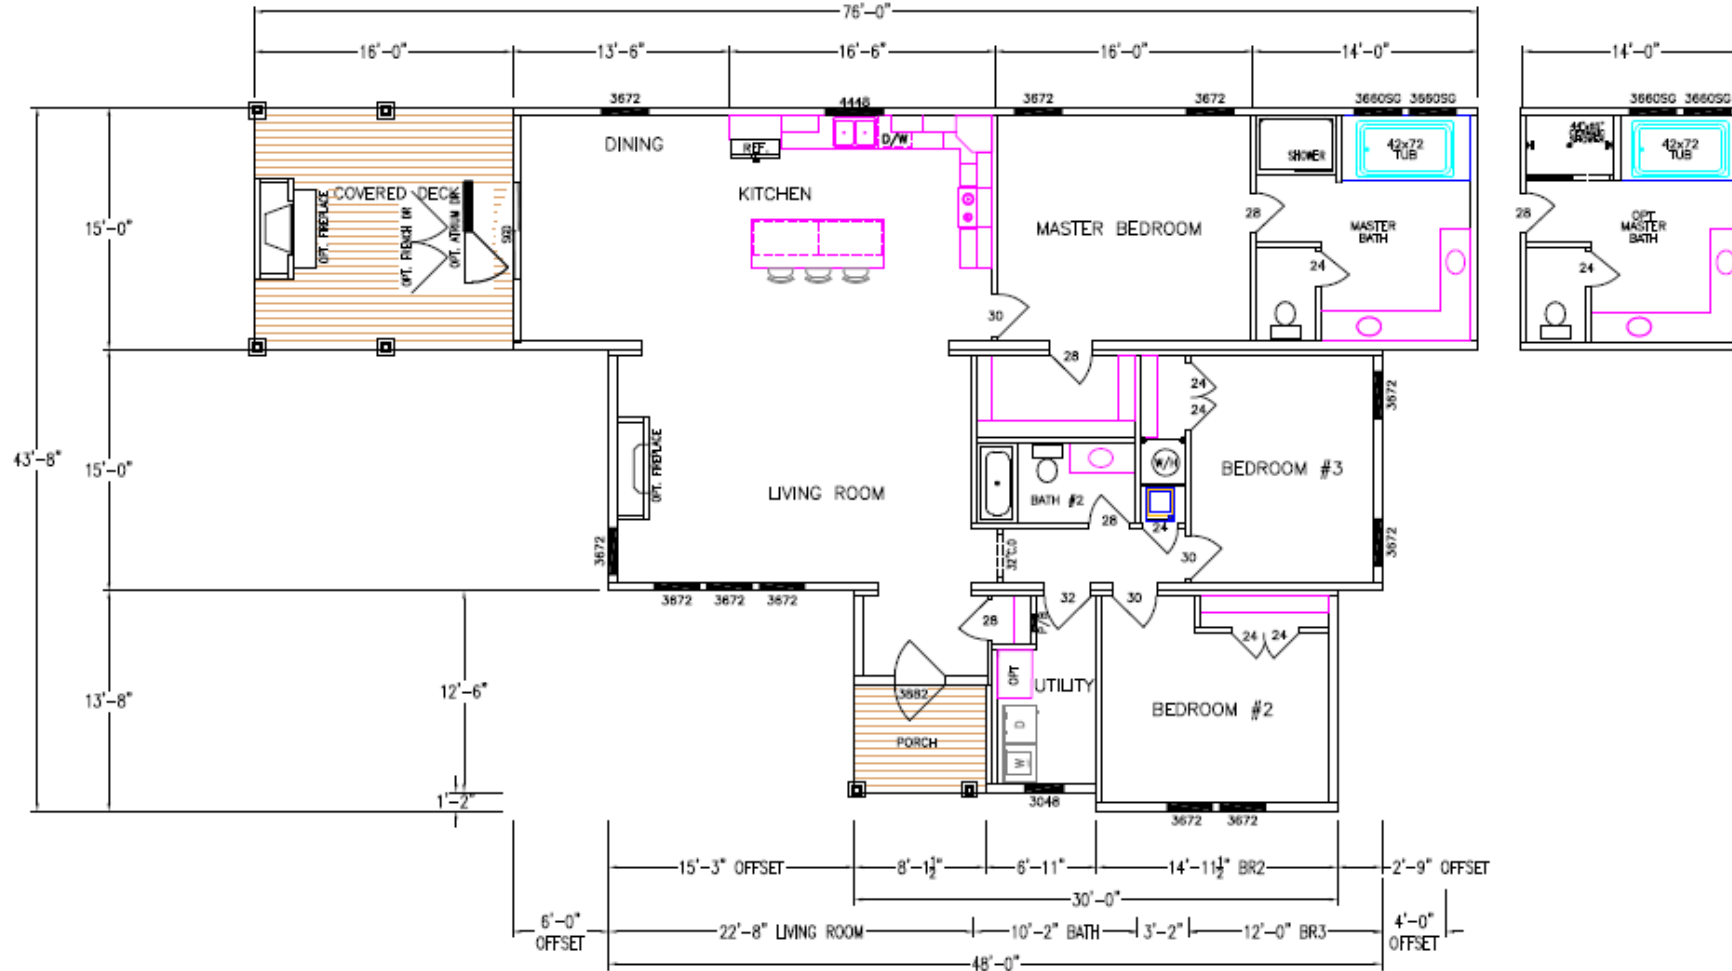

# Farmhouse Collection - Nandina II

5123-80-3-47 3BR/2BA 2240 TSF / 1961 HSF

Due to continuous product improvement, specifications and finish options are subject to change without notice. The square footage and other dimensions are approximate. Renderings are often shown with optional features and upgrades that can be added at additional cost.

# Farmhouse Collection - Nandina II

FARMHOUSE COLLECTION - NANDINA II  
2240 SF 1961 HSF

8/4/2020

5123-80-3-47 3BR/2BA 2240 TSF / 1961 HSF

Due to continuous product improvement, specifications and finish options are subject to change without notice. The square footage and other dimensions are approximate. Renderings are often shown with optional features and upgrades that can be added at additional cost.