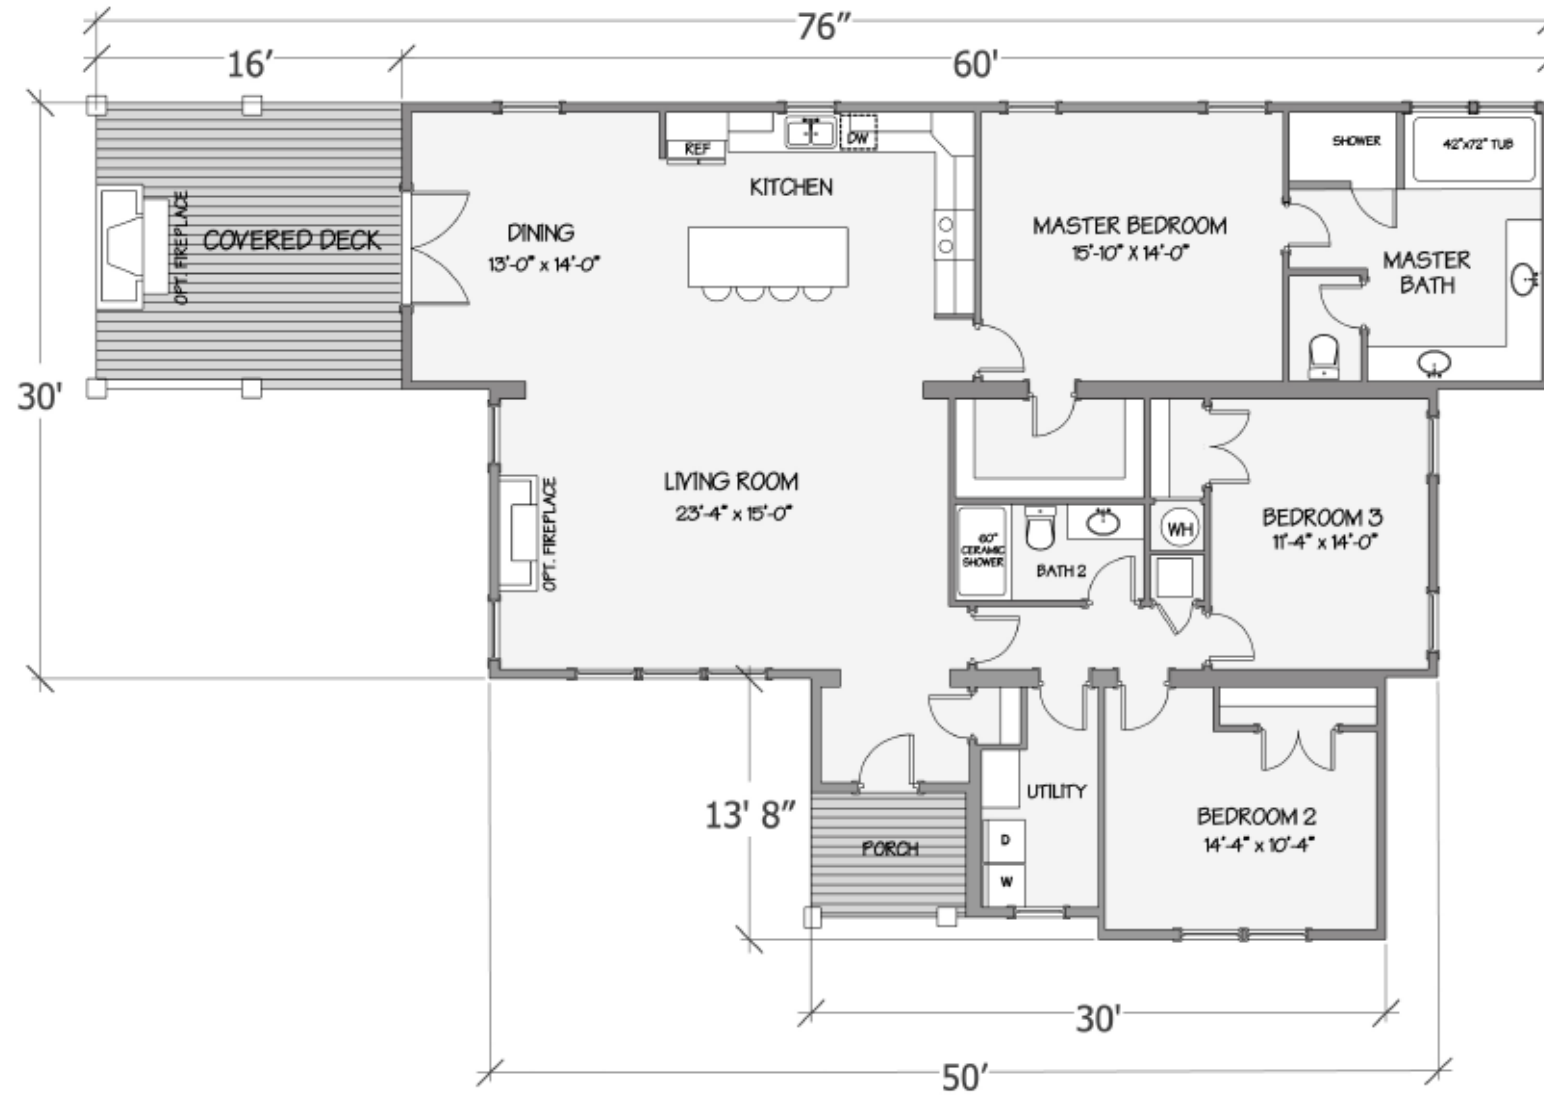

# Farmhouse Collection - Nandina II

5123-80-3-47 3BR/2BA 2240 TSF / 1961 HSF

Due to continuous product improvement, specifications and finish options are subject to change without notice. The square footage and other dimensions are approximate. Renderings are often shown with optional features and upgrades that can be added at additional cost.

# Farmhouse Collection - Nandina II

FARMHOUSE COLLECTION - NANDINA II  
2240 SF 1961 HSF

8/4/2020

5123-80-3-47 3BR/2BA 2240 TSF / 1961 HSF

Due to continuous product improvement, specifications and finish options are subject to change without notice. The square footage and other dimensions are approximate. Renderings are often shown with optional features and upgrades that can be added at additional cost.