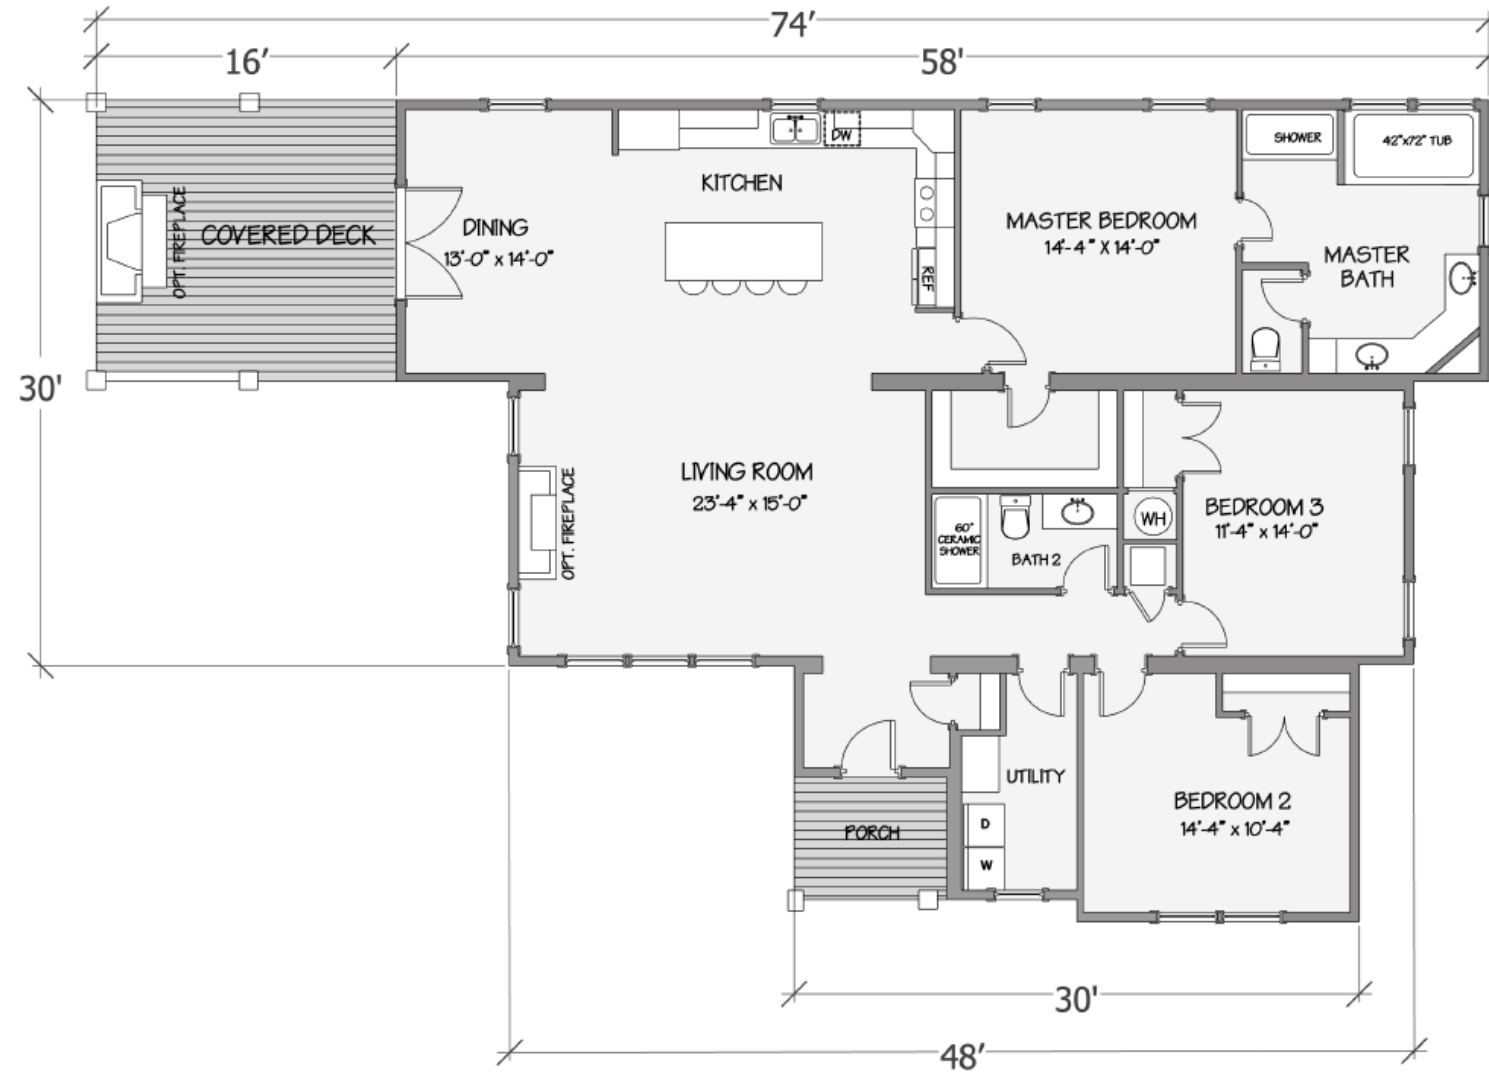

Farmhouse Collection - Nandina I

5122-78-3-47 3BR/2BA 2227 TSF / 1932 HSF

Due to continuous product improvement, specifications and finish options are subject to change without notice. The square footage and other dimensions are approximate. Renderings are often shown with optional features and upgrades that can be added at additional cost.

Farmhouse Collection - Nandina I

FARMHOUSE COLLECTION
NANDINA I

FRANKLIN ***5039-78-3-47 (APPROX. 2227 SF /1932 HSF)
8/4/2020

5122-78-3-47 3BR/2BA 2227 TSF / 1932 HSF

Due to continuous product improvement, specifications and finish options are subject to change without notice. The square footage and other dimensions are approximate. Renderings are often shown with optional features and upgrades that can be added at additional cost.