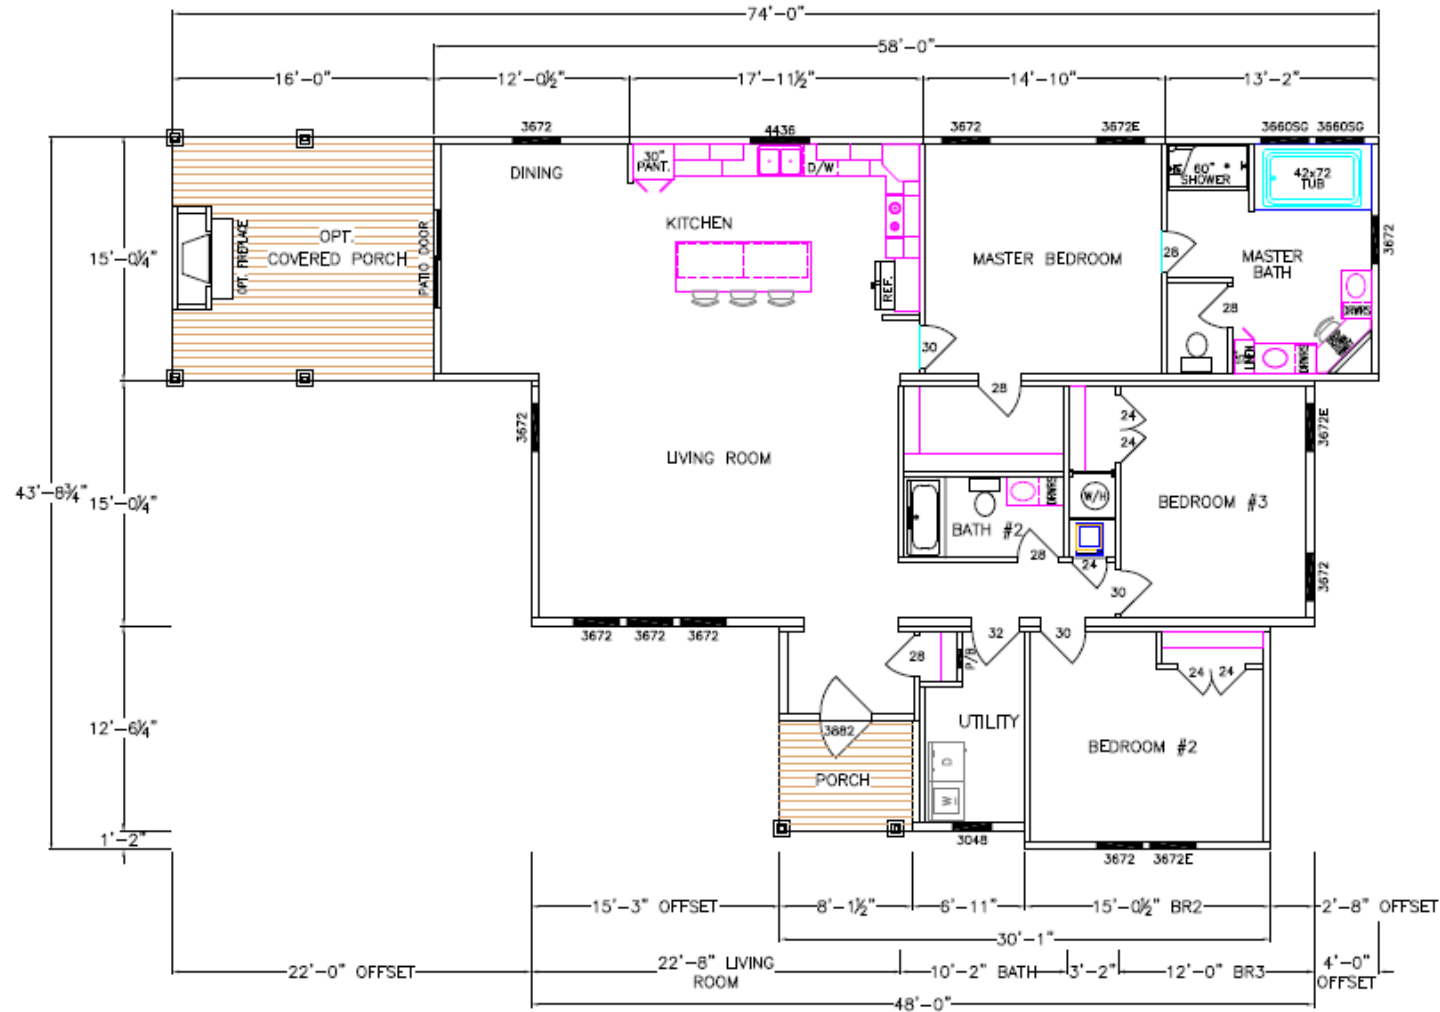

Farmhouse Collection - Nandina I

5122-78-3-47 3BR/2BA 2227 TSF / 1932 HSF

Due to continuous product improvement, specifications and finish options are subject to change without notice. The square footage and other dimensions are approximate. Renderings are often shown with optional features and upgrades that can be added at additional cost.

Farmhouse Collection - Nandina I

FARMHOUSE COLLECTION
NANDINA I

FRANKLIN ***5039-78-3-47 (APPROX. 2227 SF /1932 HSF)
8/4/2020

5122-78-3-47 3BR/2BA 2227 TSF / 1932 HSF

Due to continuous product improvement, specifications and finish options are subject to change without notice. The square footage and other dimensions are approximate. Renderings are often shown with optional features and upgrades that can be added at additional cost.