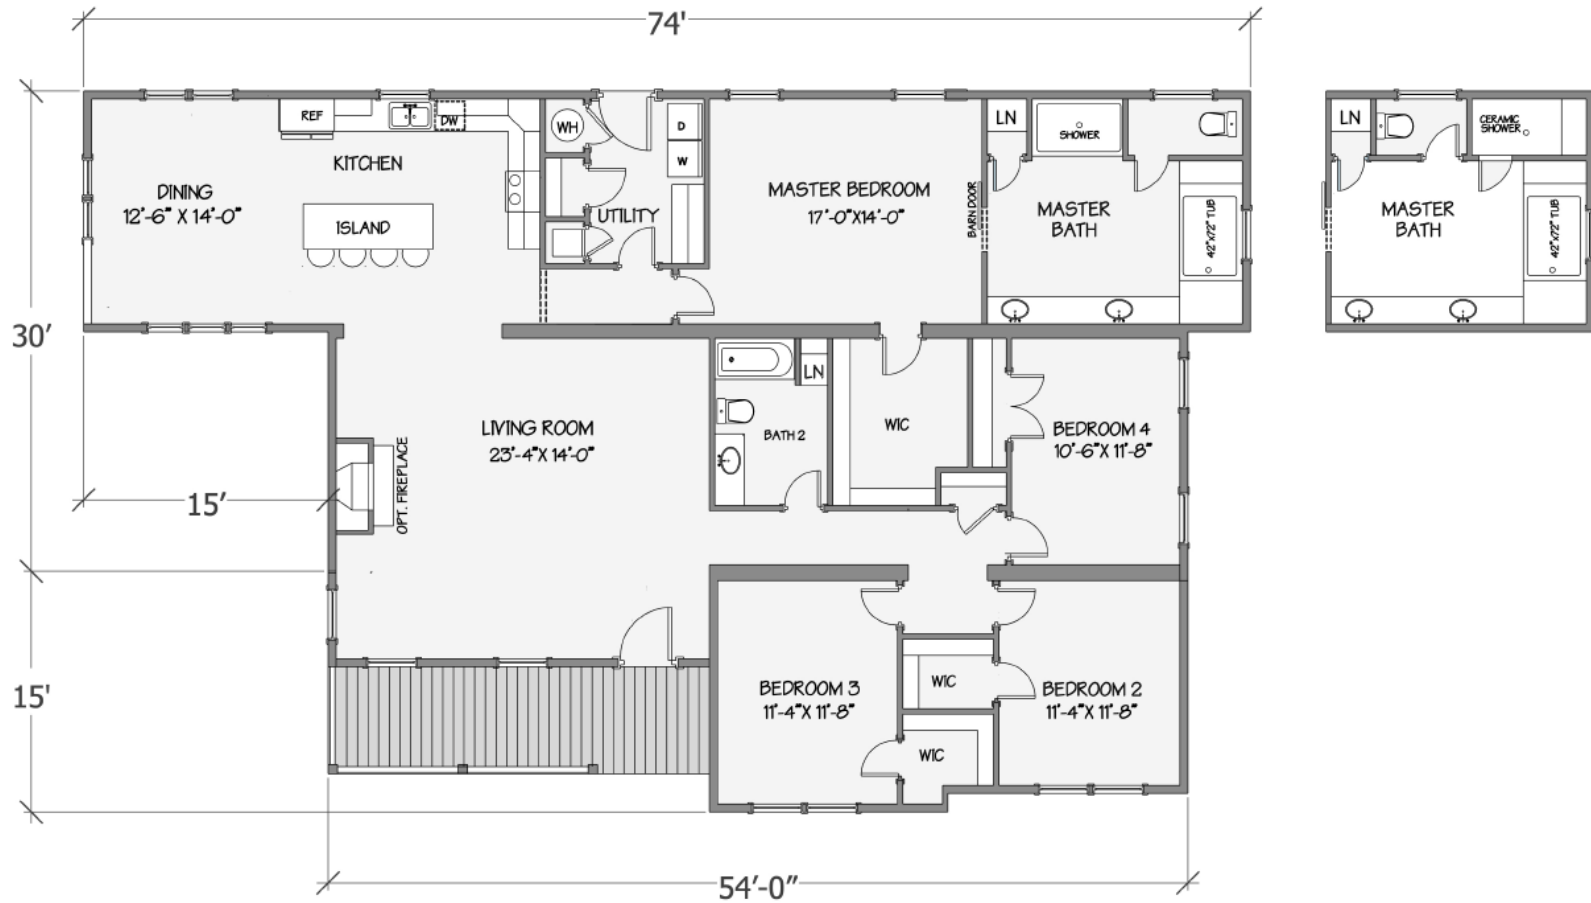

Manor Collection - Jasmine II

5118-78-4-47 4BR/2BA 2477 TSF / 2639 HSF

Due to continuous product improvement, specifications and finish options are subject to change without notice. The square footage and other dimensions are approximate. Renderings are often shown with optional features and upgrades that can be added at additional cost.

Manor Collection - Jasmine II

MANOR COLLECTION-JASMINE II
8/4/2020

2477 HSF
2639 SF

5118-78-4-47 4BR/2BA 2639 TSF / 2477 HSF

Due to continuous product improvement, specifications and finish options are subject to change without notice. The square footage and other dimensions are approximate. Renderings are often shown with optional features and upgrades that can be added at additional cost.