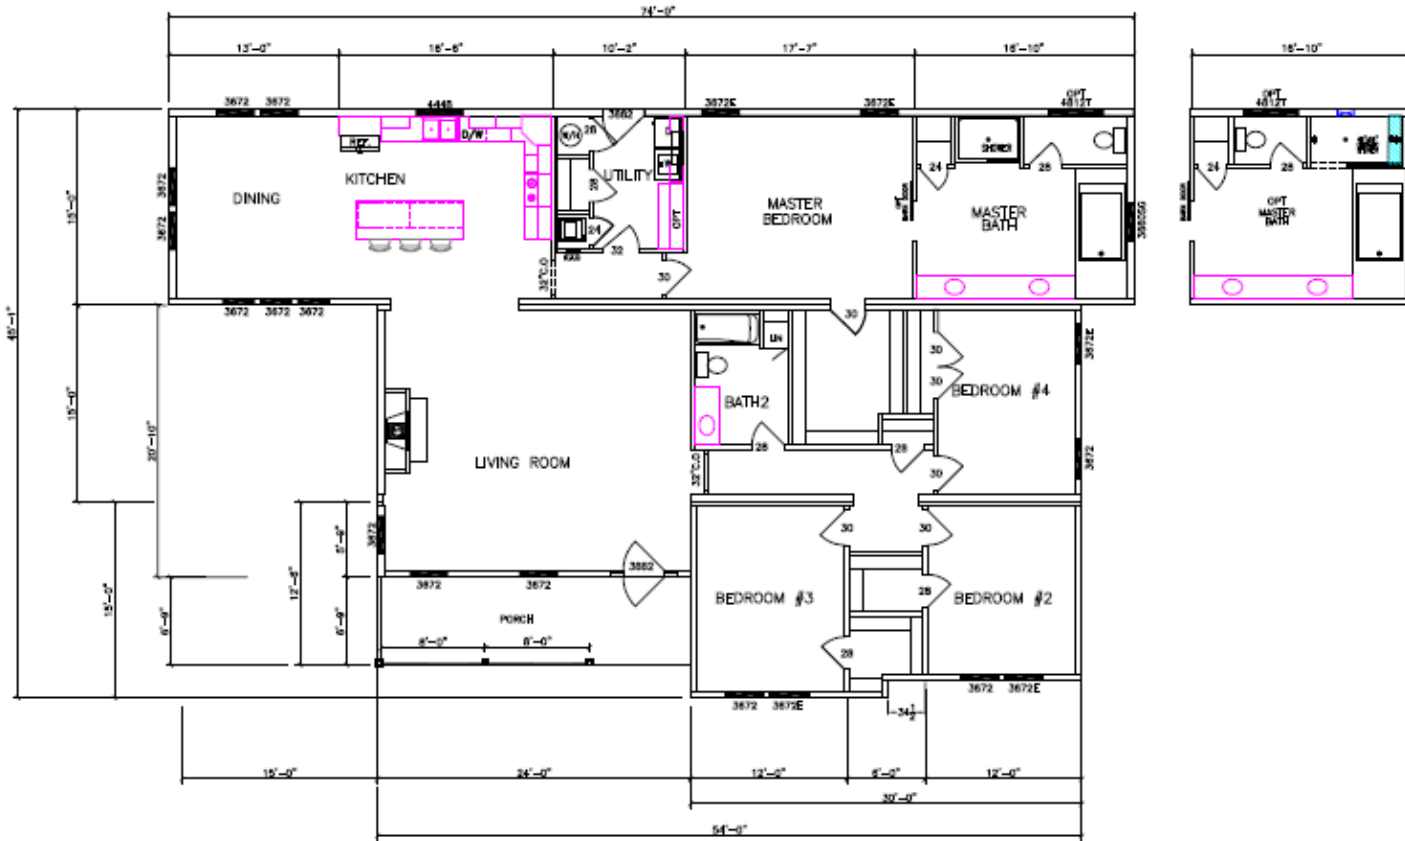

Manor Collection - Jasmine II

5118-78-4-47 4BR/2BA 2477 TSF / 2639 HSF

Due to continuous product improvement, specifications and finish options are subject to change without notice. The square footage and other dimensions are approximate. Renderings are often shown with optional features and upgrades that can be added at additional cost.

Manor Collection - Jasmine II

MANOR COLLECTION-JASMINE II
8/4/2020

2477 HSF
2639 SF

5118-78-4-47 4BR/2BA 2639 TSF / 2477 HSF

Due to continuous product improvement, specifications and finish options are subject to change without notice. The square footage and other dimensions are approximate. Renderings are often shown with optional features and upgrades that can be added at additional cost.