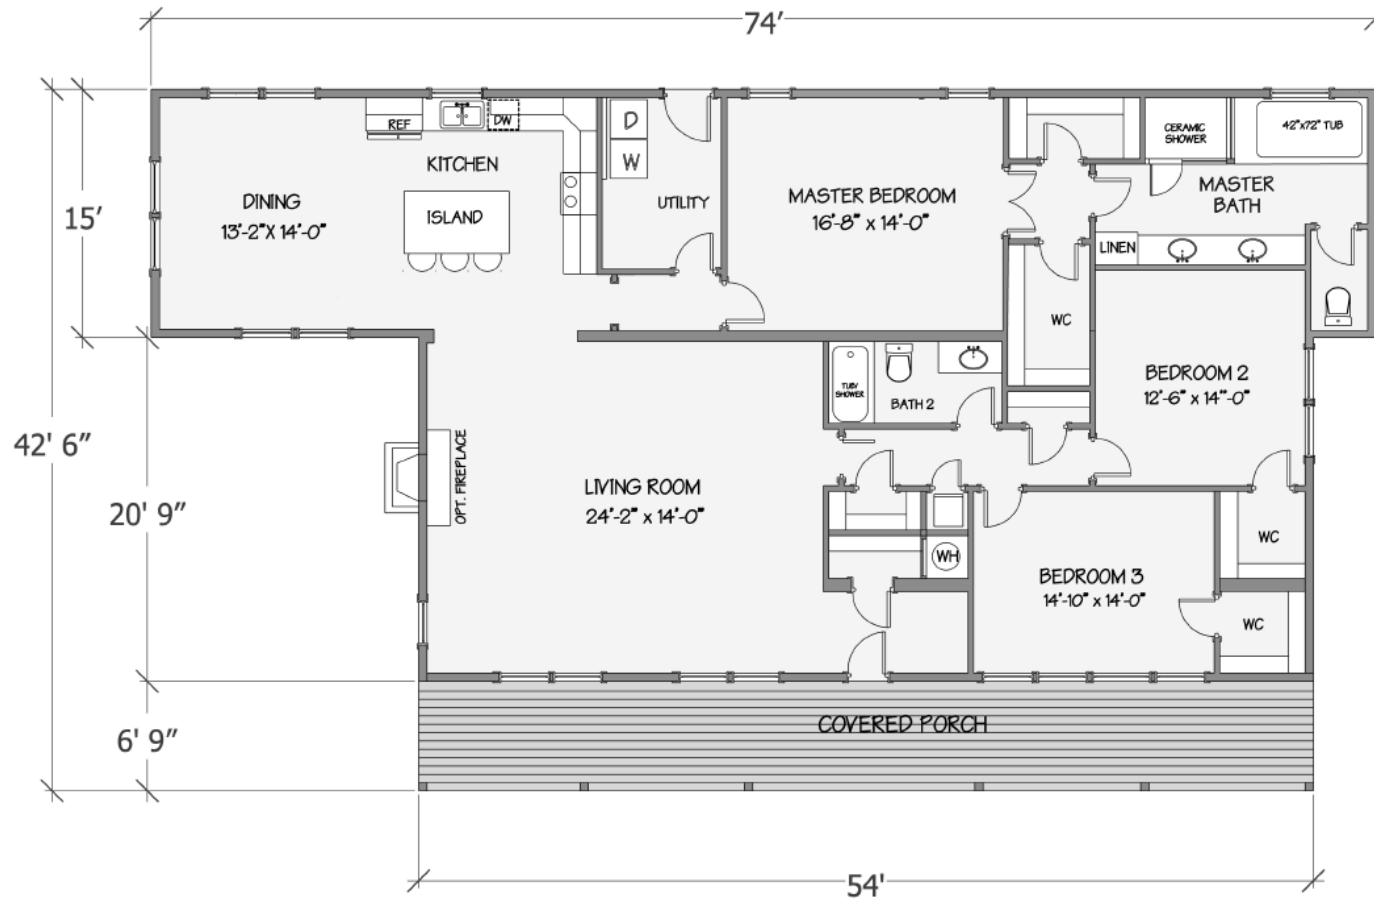

# Farmhouse Collection – Lilly IV

5126-78-3-44 3BR/2BA 2636 TSF / 2265 HSF

Due to continuous product improvement, specifications and finish options are subject to change without notice. The square footage and other dimensions are approximate. Renderings are often shown with optional features and upgrades that can be added at additional cost.

# Farmhouse Collection – Lilly IV

LILLY I-FARMHOUSE COLLECTION

8/4/2020  
2394 SF 2072 HSF

5126-78-3-44 3BR/2BA 2394 TSF / 2072 HSF

Due to continuous product improvement, specifications and finish options are subject to change without notice. The square footage and other dimensions are approximate. Renderings are often shown with optional features and upgrades that can be added at additional cost.