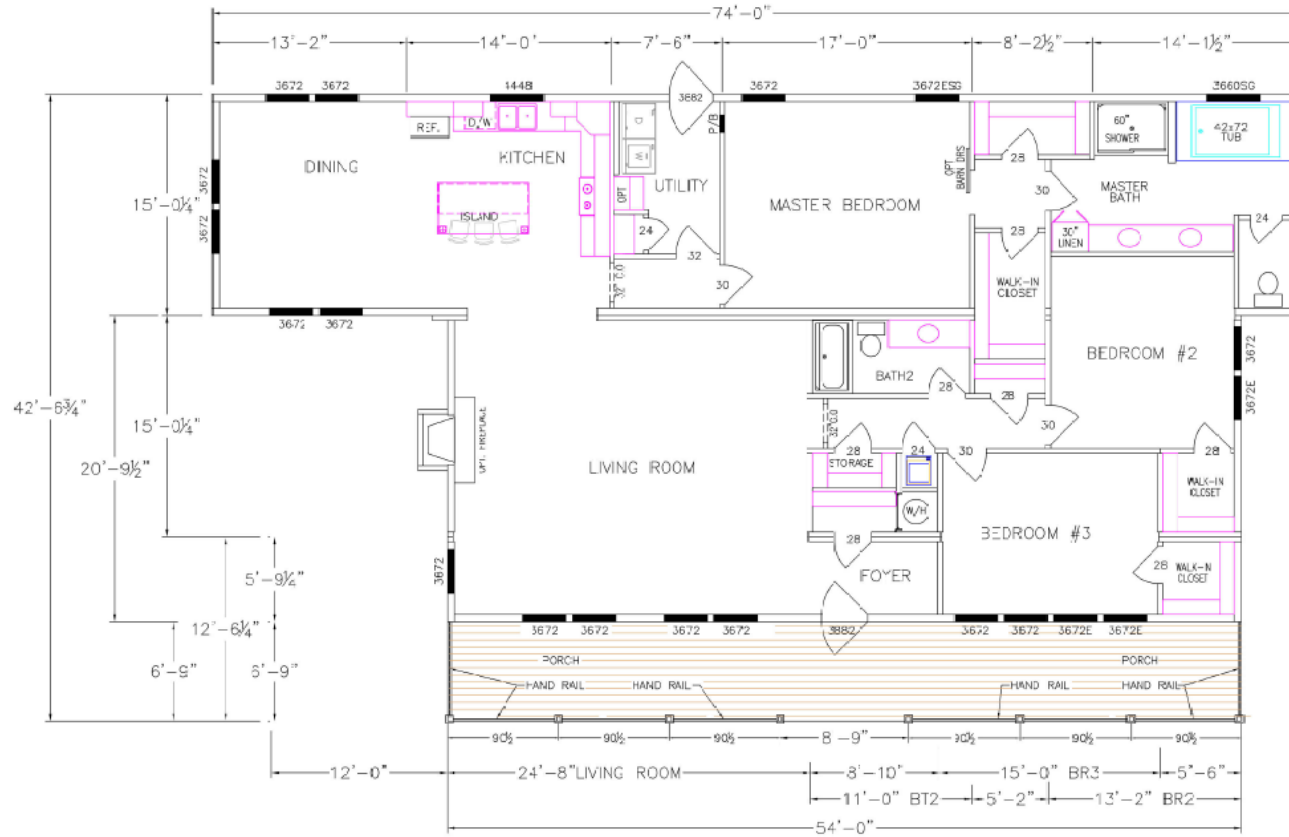

# Farmhouse Collection – Lilly IV

5126-78-3-44 3BR/2BA 2636 TSF / 2265 HSF

Due to continuous product improvement, specifications and finish options are subject to change without notice. The square footage and other dimensions are approximate. Renderings are often shown with optional features and upgrades that can be added at additional cost.

# Farmhouse Collection – Lilly IV

LILLY I-FARMHOUSE COLLECTION

8/4/2020  
2394 SF 2072 HSF

5126-78-3-44 3BR/2BA 2394 TSF / 2072 HSF

Due to continuous product improvement, specifications and finish options are subject to change without notice. The square footage and other dimensions are approximate. Renderings are often shown with optional features and upgrades that can be added at additional cost.