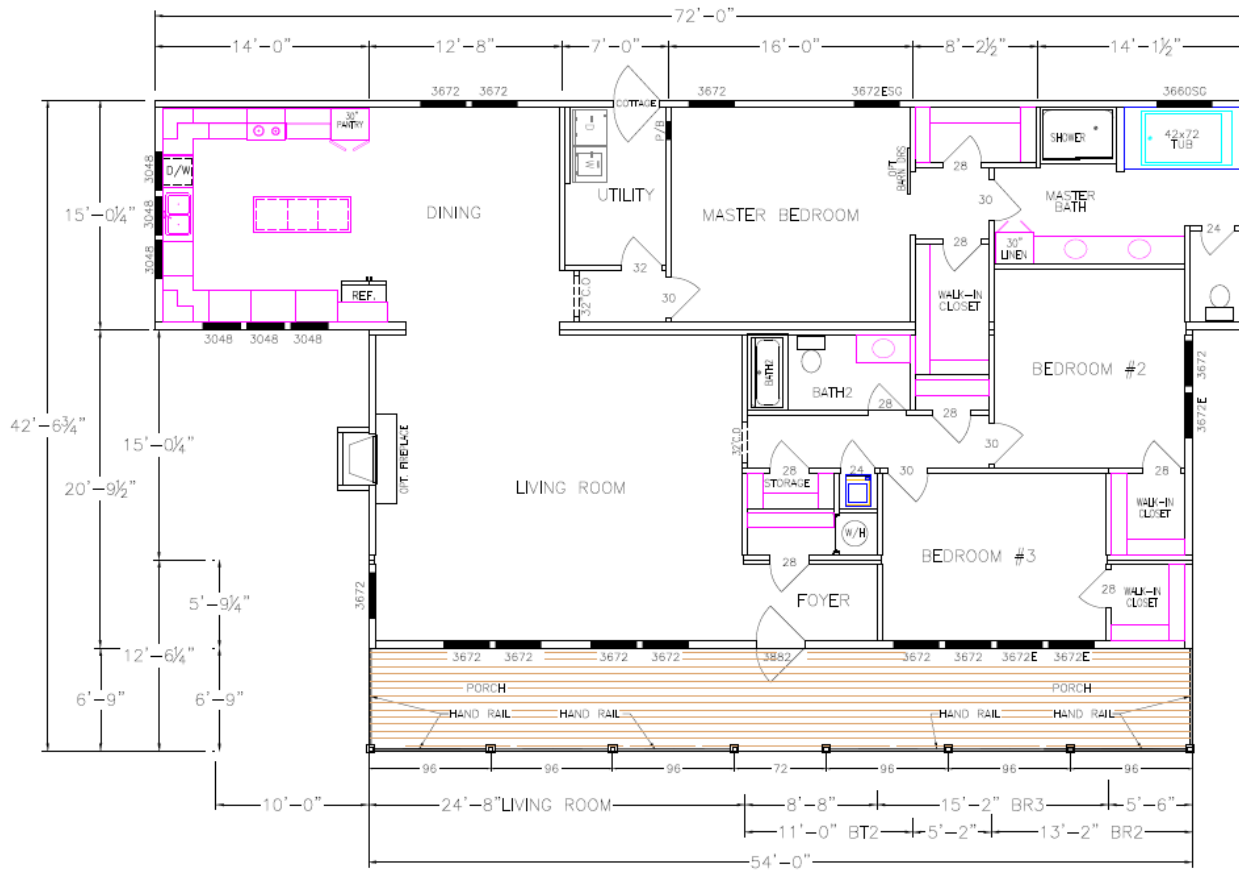

Farmhouse Collection – Lilly III

5128-76-3-44 3BR/2BA 2569 TSF / 2204 HSF

Due to continuous product improvement, specifications and finish options are subject to change without notice. The square footage and other dimensions are approximate. Renderings are often shown with optional features and upgrades that can be added at additional cost.

Farmhouse Collection - Lilly III

FARMHOUSE LILLY II

8/4/2020
2569 SF 2204 HSF

5128-76-3-44 3BR/2BA 2569 TSF / 2204 HSF

Due to continuous product improvement, specifications and finish options are subject to change without notice. The square footage and other dimensions are approximate. Renderings are often shown with optional features and upgrades that can be added at additional cost.