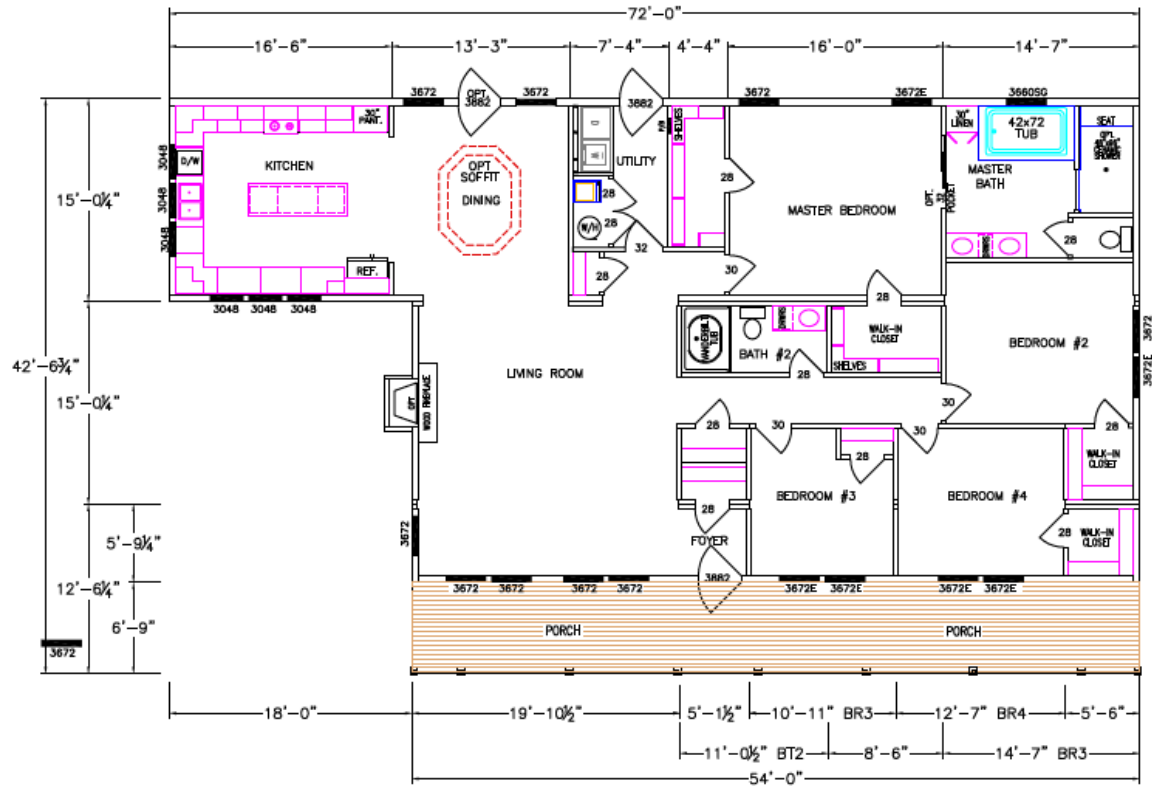

Farmhouse Collection - Lilly II

5133-76-4-44 4BR/2BA 2565TSF / 2201 HSF

Due to continuous product improvement, specifications and finish options are subject to change without notice. The square footage and other dimensions are approximate. Renderings are often shown with optional features and upgrades that can be added at additional cost.

Farmhouse Collection - Lilly II

FARMHOUSE COLLECTION THE LILLY II FRANKLIN***5133-76-4-44 (APPROXIMATELY 2565 SF, 2201 SF/HEATED) 9/29/2020

5133-76-4-44 4BR/2BA 2565TSF / 2201HSF

Due to continuous product improvement, specifications and finish options are subject to change without notice. The square footage and other dimensions are approximate. Renderings are often shown with optional features and upgrades that can be added at additional cost.