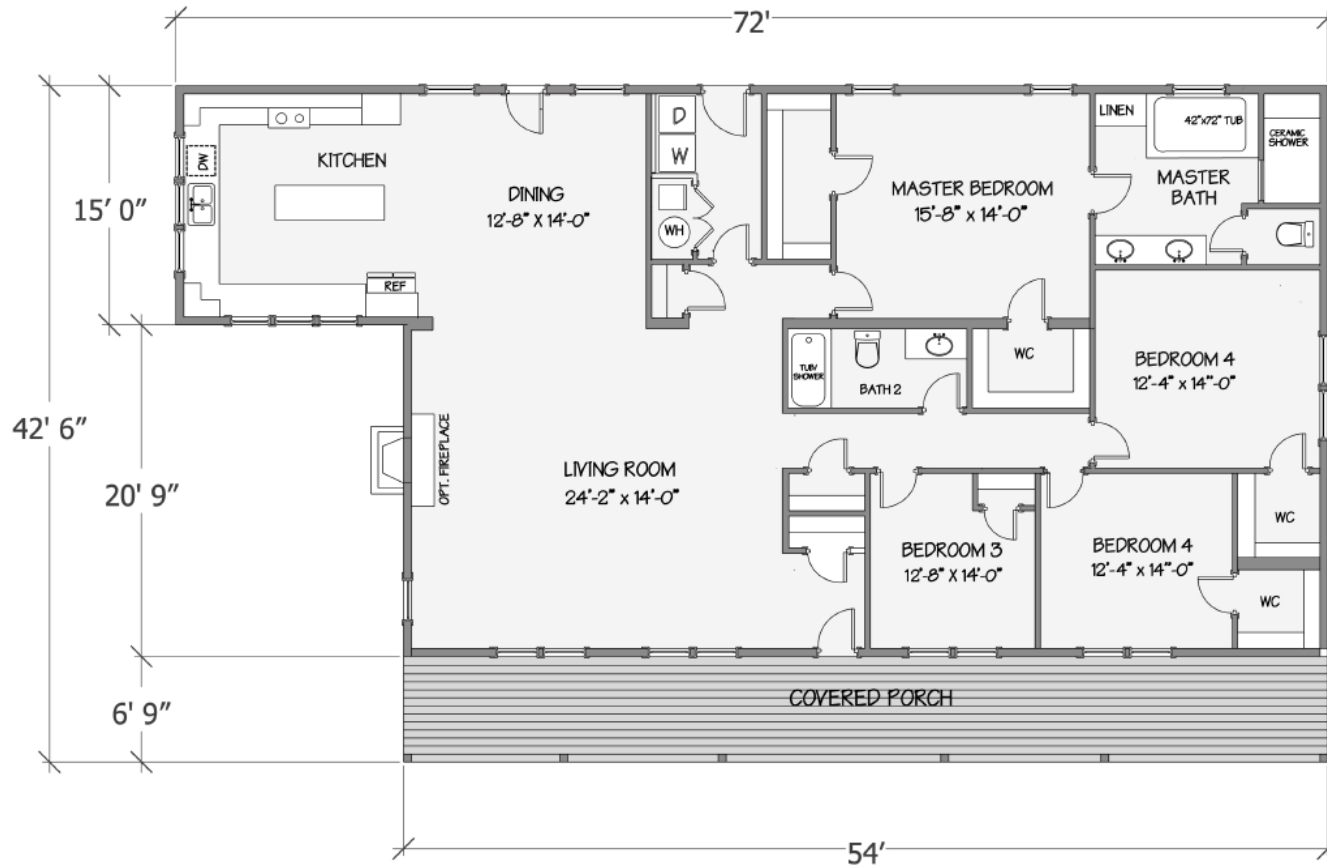

Farmhouse Collection - Lilly II

5133-76-4-44 4BR/2BA 2565TSF / 2201 HSF

Due to continuous product improvement, specifications and finish options are subject to change without notice. The square footage and other dimensions are approximate. Renderings are often shown with optional features and upgrades that can be added at additional cost.

Farmhouse Collection - Lilly II

FARMHOUSE COLLECTION THE LILLY II FRANKLIN***5133-76-4-44 (APPROXIMATELY 2565 SF, 2201 SF/HEATED) 9/29/2020

5133-76-4-44 4BR/2BA 2565TSF / 2201HSF

Due to continuous product improvement, specifications and finish options are subject to change without notice. The square footage and other dimensions are approximate. Renderings are often shown with optional features and upgrades that can be added at additional cost.