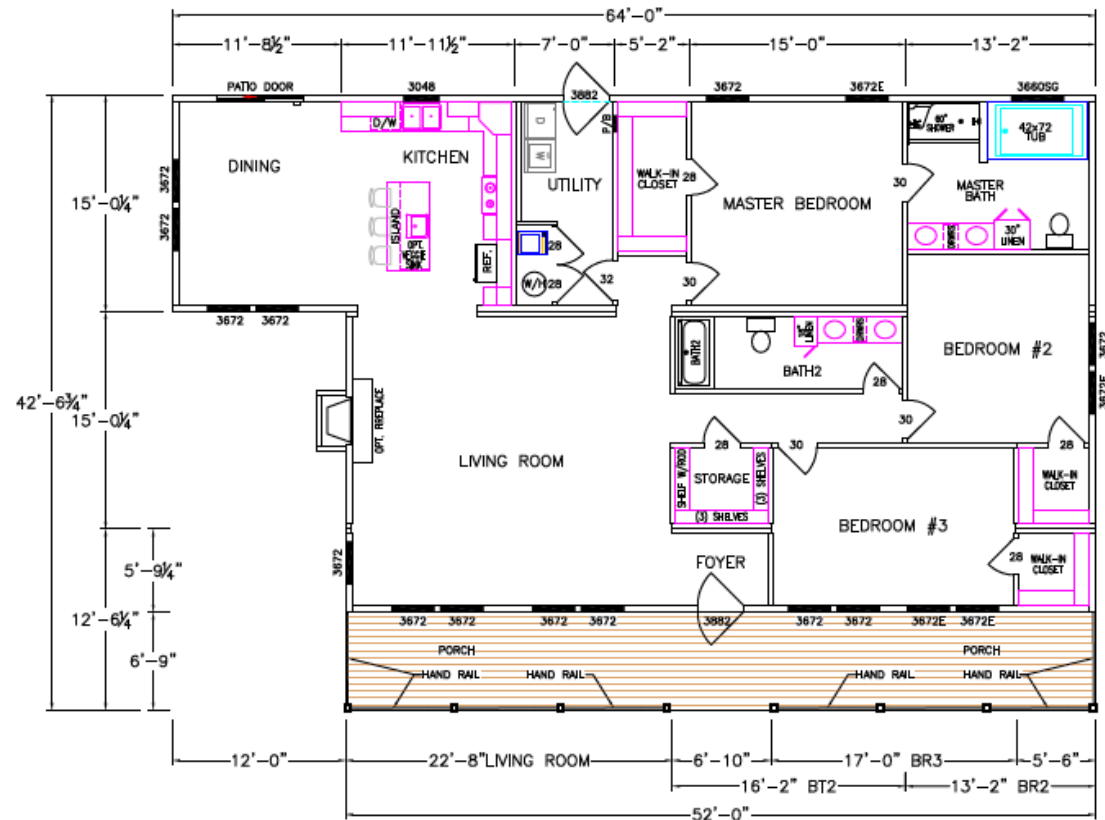

Farmhouse Collection - Lilly I

5132-68-3-44 3BR/2BA 2394 TSF / 2042 HSF

Due to continuous product improvement, specifications and finish options are subject to change without notice. The square footage and other dimensions are approximate. Renderings are often shown with optional features and upgrades that can be added at additional cost.

Farmhouse Collection - Lilly I

FARMHOUSE COLLECTION
 LILLY I FRANKLIN ***5132-68-3-44 (APPROX. 2394 SF / 2042 HTSF) 9/29/2020

5132-68-3-44 3BR/2BA 2394 TSF / 2042 HSF

Due to continuous product improvement, specifications and finish options are subject to change without notice. The square footage and other dimensions are approximate. Renderings are often shown with optional features and upgrades that can be added at additional cost.