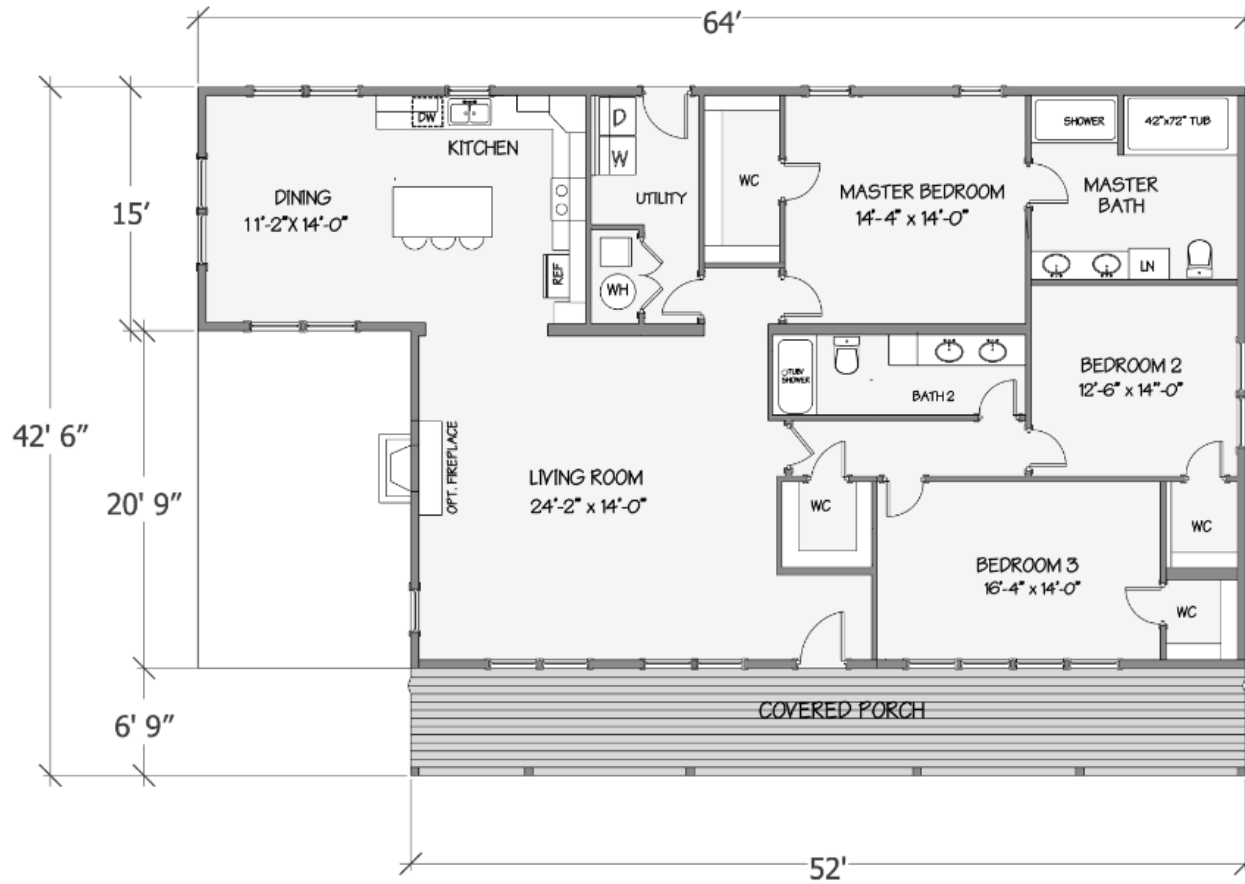

Farmhouse Collection - Lilly I

5132-68-3-44 3BR/2BA 2394 TSF / 2042 HSF

Due to continuous product improvement, specifications and finish options are subject to change without notice. The square footage and other dimensions are approximate. Renderings are often shown with optional features and upgrades that can be added at additional cost.

Farmhouse Collection - Lilly I

FARMHOUSE COLLECTION
 LILLY I FRANKLIN ***5132-68-3-44 (APPROX. 2394 SF / 2042 HTSF) 9/29/2020

5132-68-3-44 3BR/2BA 2394 TSF / 2042 HSF

Due to continuous product improvement, specifications and finish options are subject to change without notice. The square footage and other dimensions are approximate. Renderings are often shown with optional features and upgrades that can be added at additional cost.