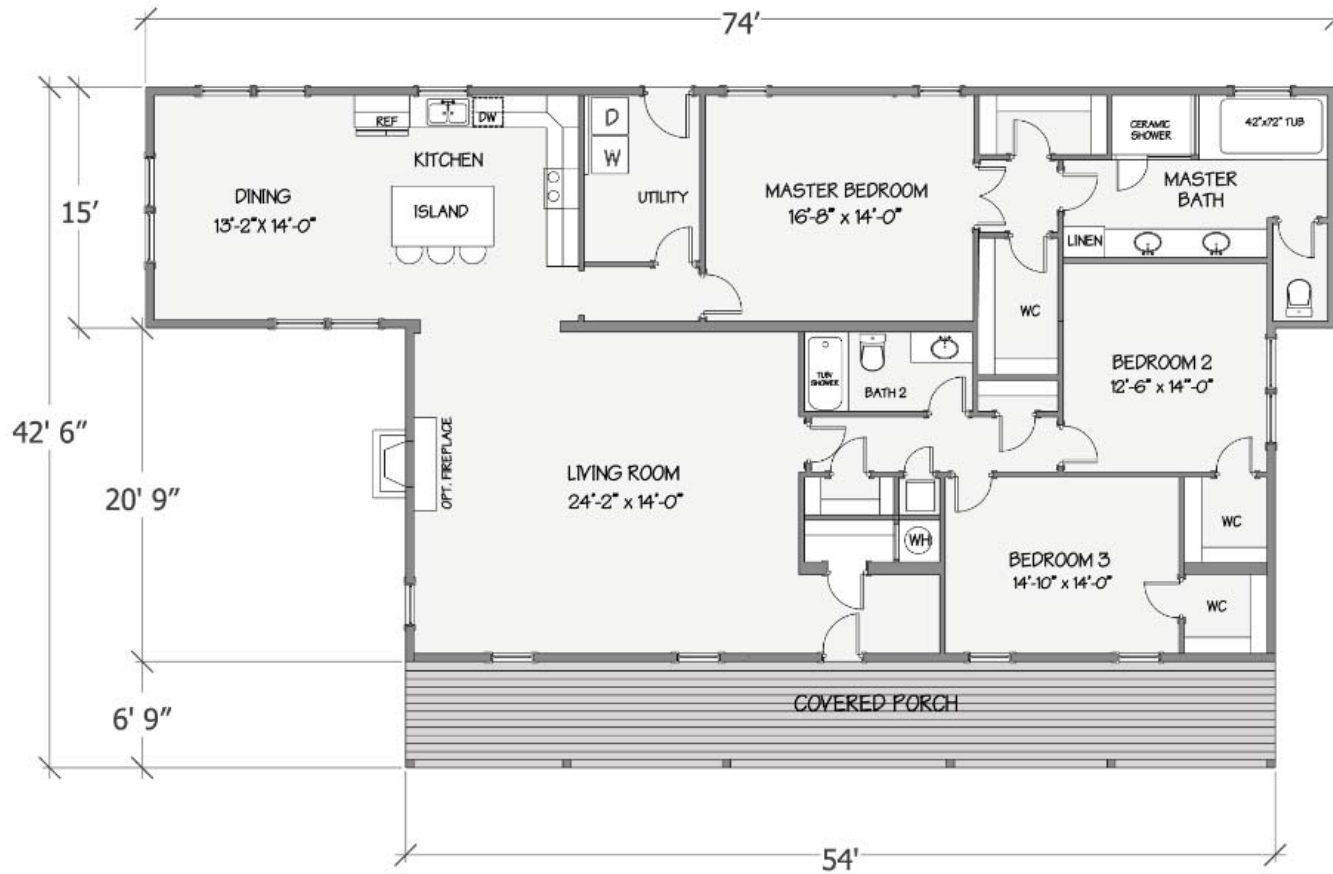

Manor Collection – Lilly IV

5134-78-3-44 3BR/2BA 2636 TSF / 2265 HSF

Due to continuous product improvement, specifications and finish options are subject to change without notice. The square footage and other dimensions are approximate. Renderings are often shown with optional features and upgrades that can be added at additional cost.

Manor Collection - Lilly IV

LILLY IV-MANOR COLLECTION

9/30/2020
2394 SF 2072 HSF

5134-78-3-44 3BR/2BA 2394 TSF / 2072 HSF

Due to continuous product improvement, specifications and finish options are subject to change without notice. The square footage and other dimensions are approximate. Renderings are often shown with optional features and upgrades that can be added at additional cost.