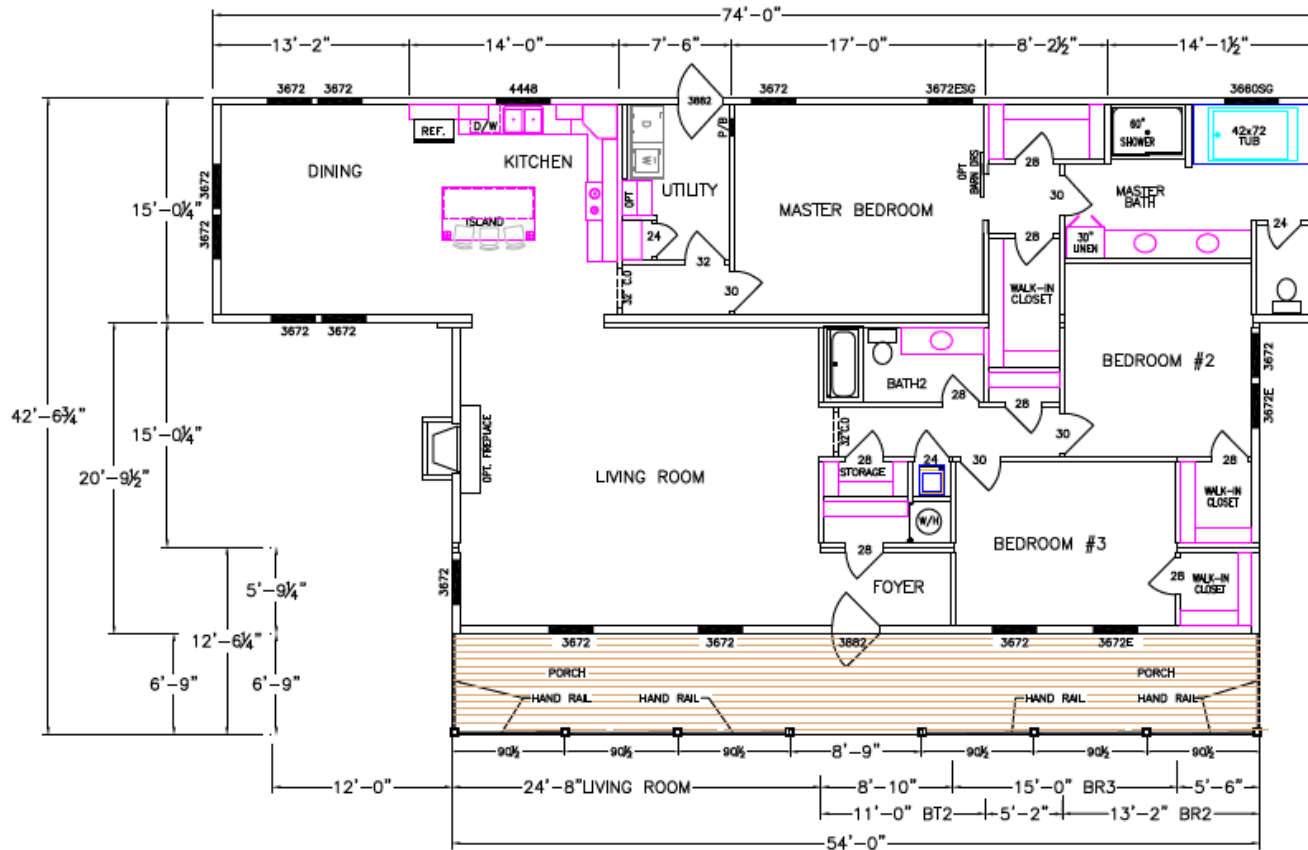

Manor Collection – Lilly IV

5134-78-3-44 3BR/2BA 2636 TSF / 2265 HSF

Due to continuous product improvement, specifications and finish options are subject to change without notice. The square footage and other dimensions are approximate. Renderings are often shown with optional features and upgrades that can be added at additional cost.

Manor Collection - Lilly IV

LILLY IV-MANOR COLLECTION

9/30/2020
2394 SF 2072 HSF

5134-78-3-44 3BR/2BA 2394 TSF / 2072 HSF

Due to continuous product improvement, specifications and finish options are subject to change without notice. The square footage and other dimensions are approximate. Renderings are often shown with optional features and upgrades that can be added at additional cost.