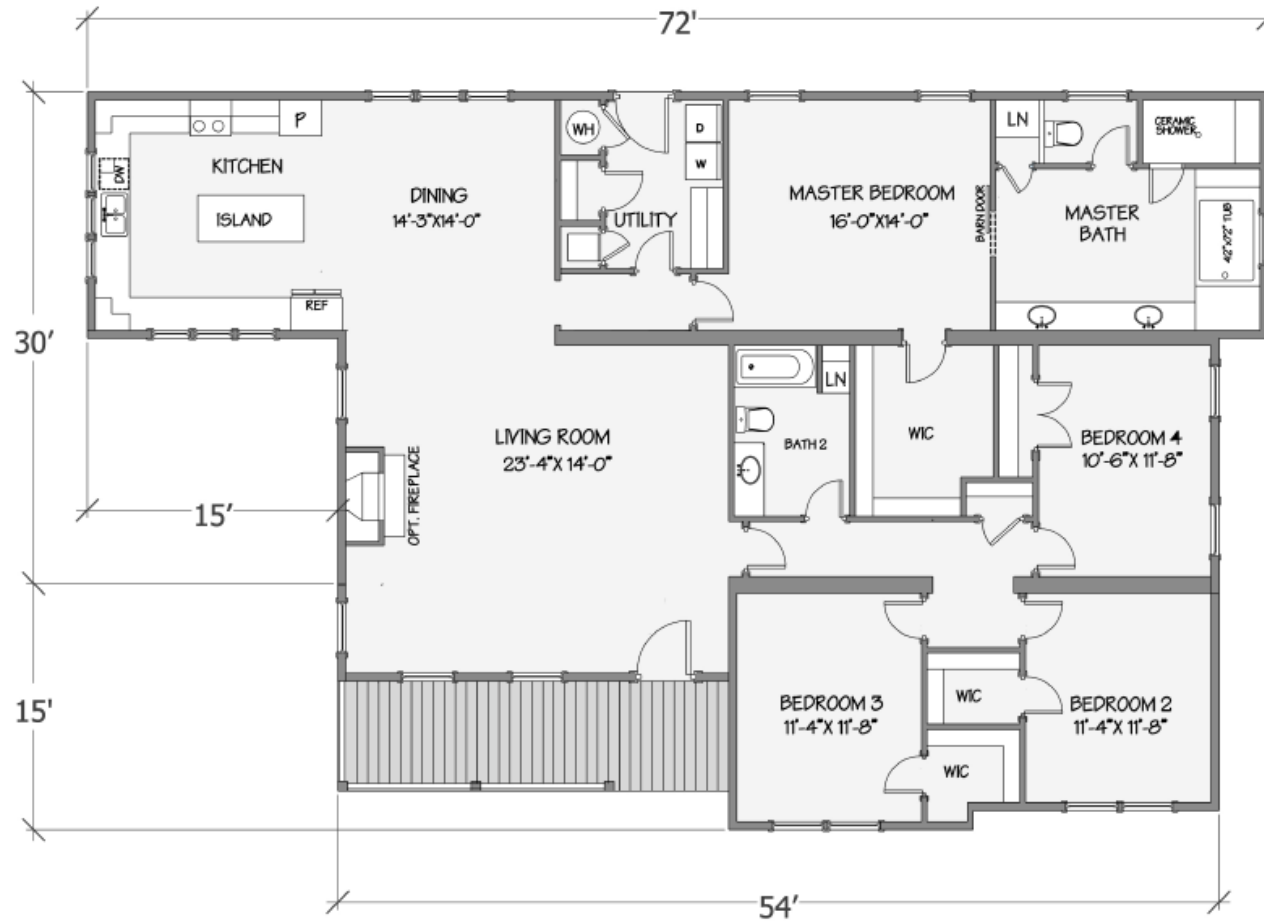

# Manor Collection - Jasmine I

5117-76-4-47 4BR/2BA 2700 TSF / 2538 HSF

Due to continuous product improvement, specifications and finish options are subject to change without notice. The square footage and other dimensions are approximate. Renderings are often shown with optional features and upgrades that can be added at additional cost.

# Manor Collection - Jasmine I

JASMINE I MANOR COLLECTION

8/4/2020  
2624SF 2462HSF

5117-76-4-47 4BR/2BA 2624 TSF / 2462 HSF

Due to continuous product improvement, specifications and finish options are subject to change without notice. The square footage and other dimensions are approximate. Renderings are often shown with optional features and upgrades that can be added at additional cost.