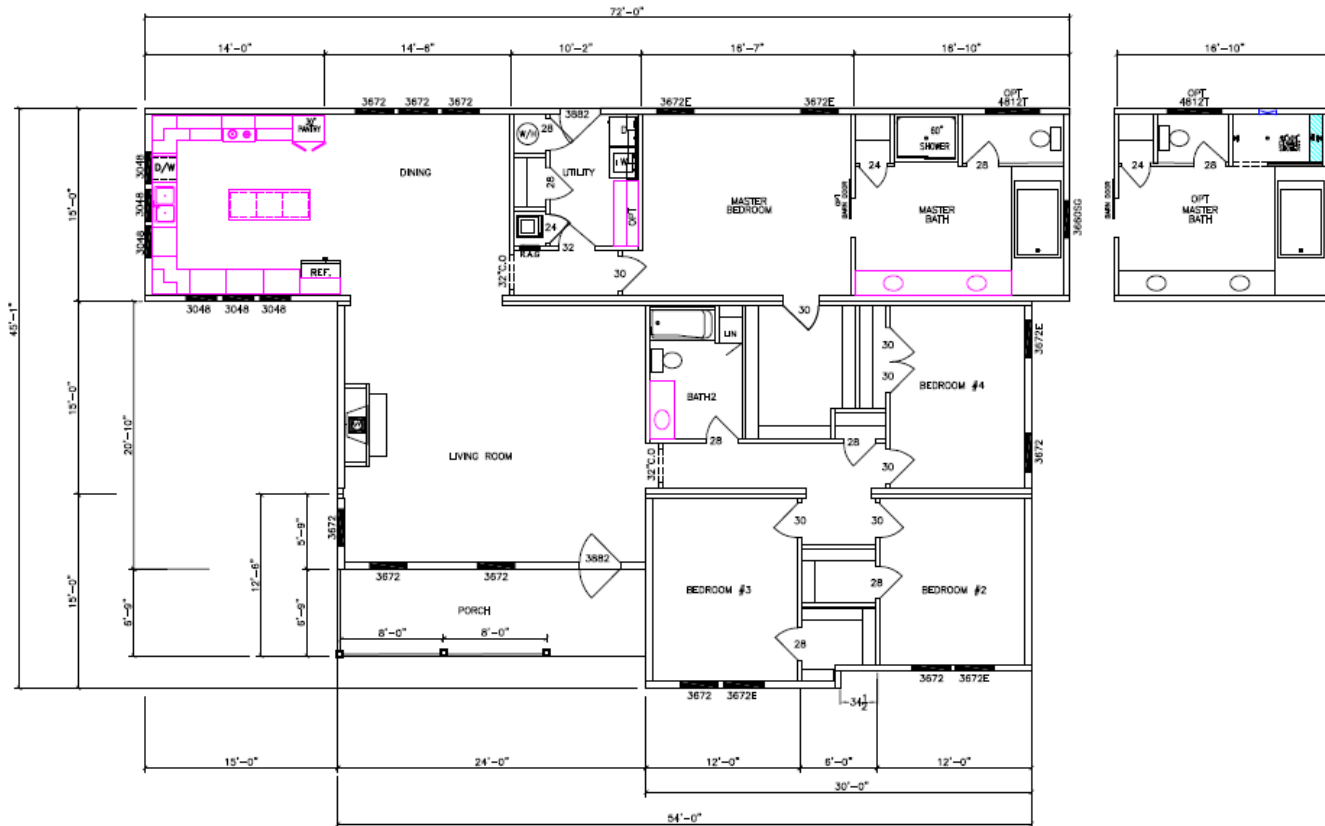

# Manor Collection - Jasmine I

5117-76-4-47 4BR/2BA 2700 TSF / 2538 HSF

Due to continuous product improvement, specifications and finish options are subject to change without notice. The square footage and other dimensions are approximate. Renderings are often shown with optional features and upgrades that can be added at additional cost.

# Manor Collection - Jasmine I

JASMINE I MANOR COLLECTION

8/4/2020  
2624SF 2462HSF

5117-76-4-47 4BR/2BA 2624 TSF / 2462 HSF

Due to continuous product improvement, specifications and finish options are subject to change without notice. The square footage and other dimensions are approximate. Renderings are often shown with optional features and upgrades that can be added at additional cost.