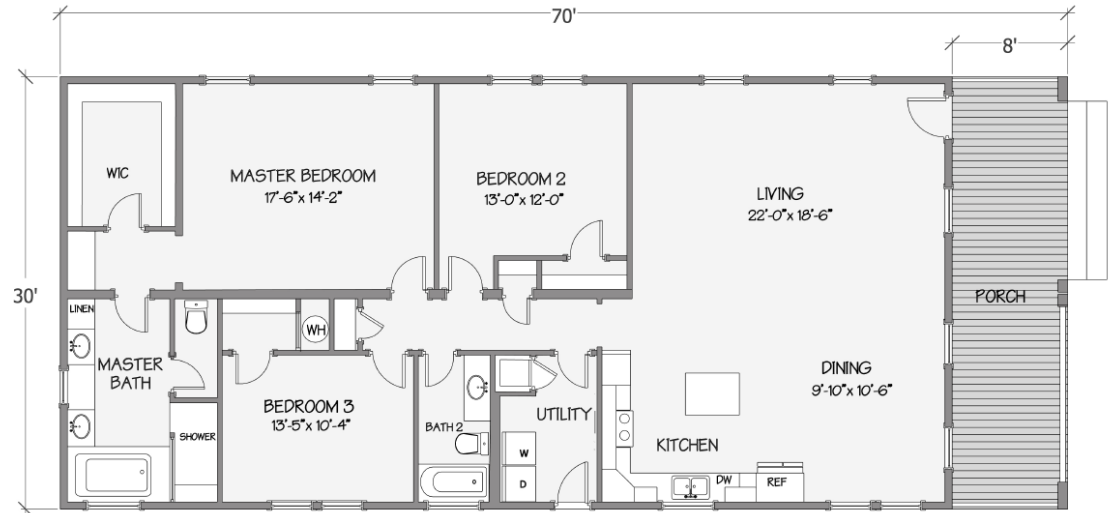

3 BEDROOM 2 BATH 2100 TSF / 1860 HSF

STANDARD FEATURES

- 10-Year Limited Structural Warranty
- ½" Smooth Finished Sheetrock Walls Throughout with Eggshell Finish Paint
- 2" Faux Wood Blinds
- High Efficiency 50 Gallon Water Heater
- GFCI Protected Receptacles in Bathrooms, Kitchen and Exterior Receptacles
- Receptacle with USB in Kitchen
- Smoke Detectors in all Bedrooms and Living Areas - Interconnected to Alarm Simultaneously if Any One Alarm Activates
- Exhaust Fan with Light in Baths
- Chandelier in Dining Room
- Recessed Can Ceiling Lights in Kitchen
- Surface-Mount Ceiling Fixtures in All Other Rooms
- Lights Over Bath Lavatories
- Exterior Light at Entrance Doors

OPTIONS AND UPGRADES

• 30 Yr. Architectural Shingles • Cemplank Lap Siding • 9' Sidewalls • 8' 8 Lite Entrance Door • Shaker Oak Ivory Kitchen Cabinetry • Granite Kitchen Countertops	• Kitchen Ceramic Backsplash • Undermount Double Bowl Sink w/Goose Neck Faucet • Stainless Electric Kitchen Appliances • Brushed Nickel Lighting Package • 52" Ceiling Fans in LR and Master BR • 2 Panel White Corvado Interior Doors	• Shaw Waterproof Endura Luxury Vinyl Tile Flooring (LR, DR, Kitchen, Hall, Foyer and Baths) • 25 Oz. Carpet in Bedrooms and Closet • Upgrade White Molding Package • Ceramic Shower in Master Bath • Marble Bath Countertops

Franklin reserves the right to change prices and specifications without notice. Some items shown on this illustration are optional upgrades. Does not include approximately 4'-0" length for hitch. Room dimensions are approximate.

512-842-6700
info@modularfranklin.com
2083 State Hwy 71 West | Cedar Creek, TX 78622
MODULARFRANKLIN.COM