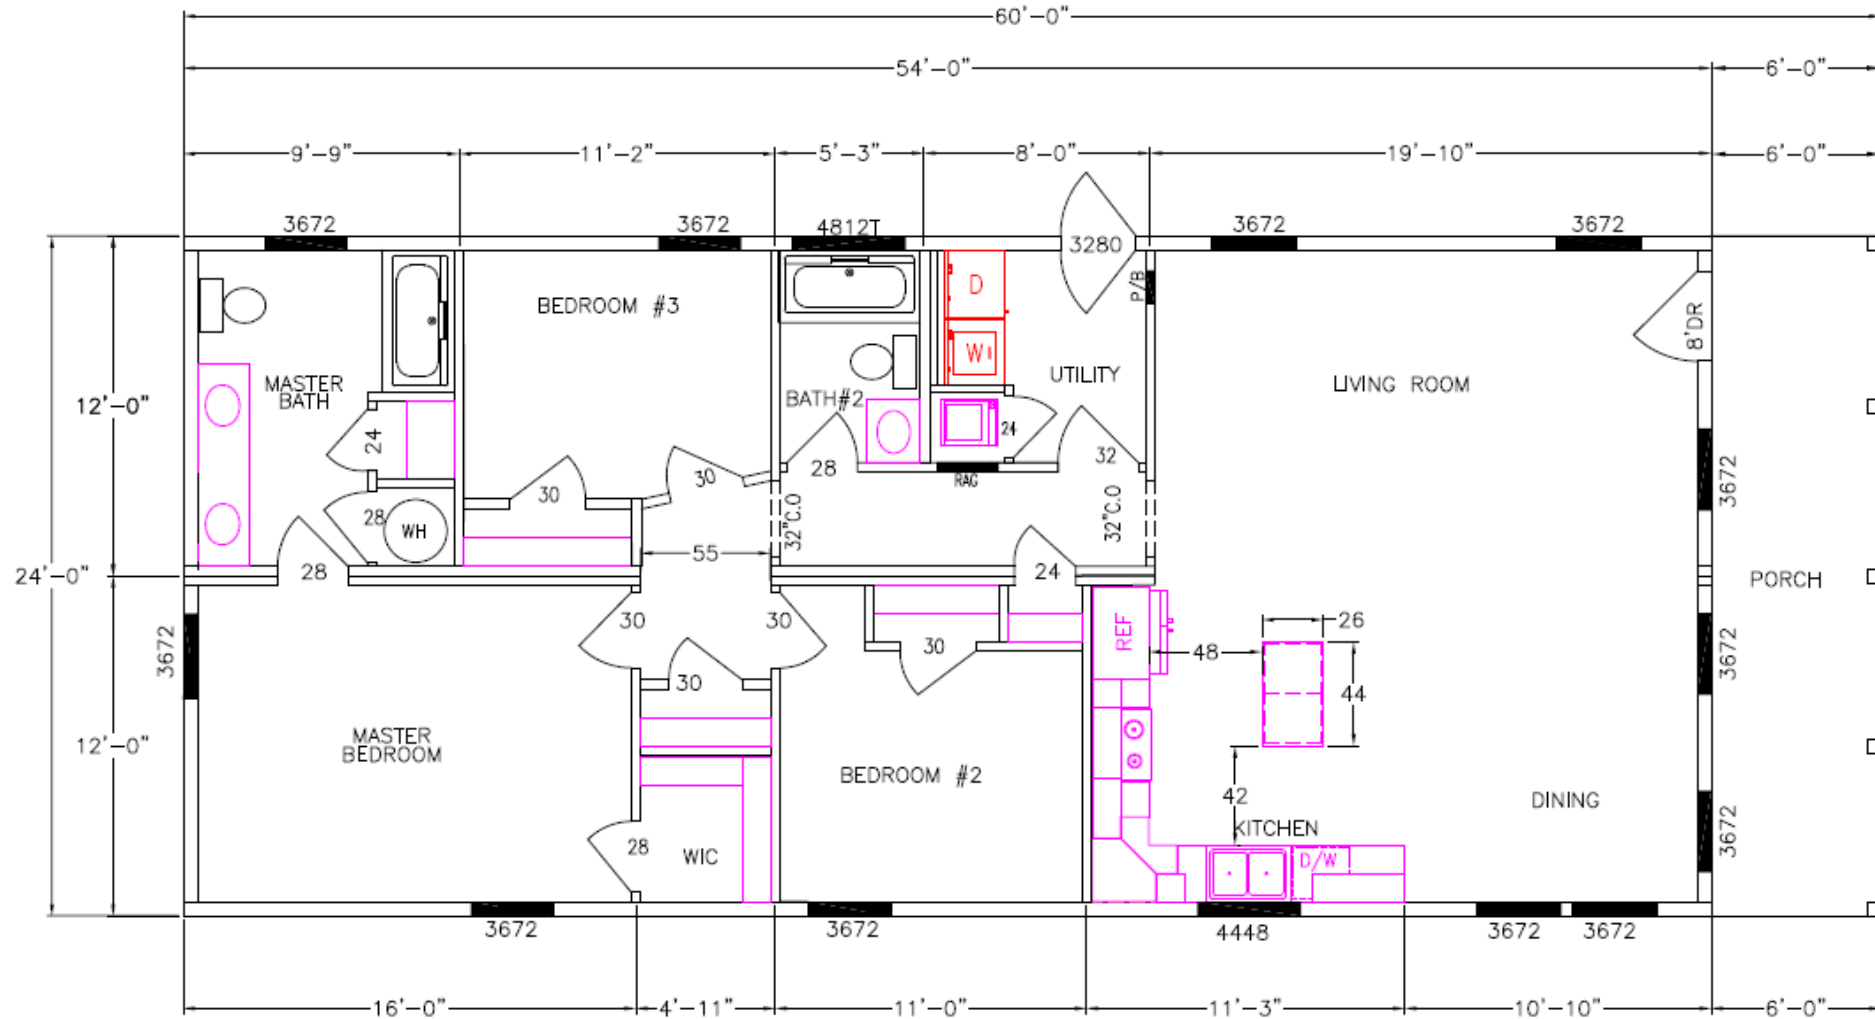

Cottage Collection

8031-64-3-26 3BR/2BA 1440TSF / 1296HSF

Due to continuous product improvement, specifications and finish options are subject to change without notice. The square footage and other dimensions are approximate. Renderings are often shown with optional features and upgrades that can be added at additional cost.

Cottage Collection

8031-64-3-26 3BR/2BA 1440TSF/1296HSF

Due to continuous product improvement, specifications and finish options are subject to change without notice. The square footage and other dimensions are approximate. Renderings are often shown with optional features and upgrades that can be added at additional cost.