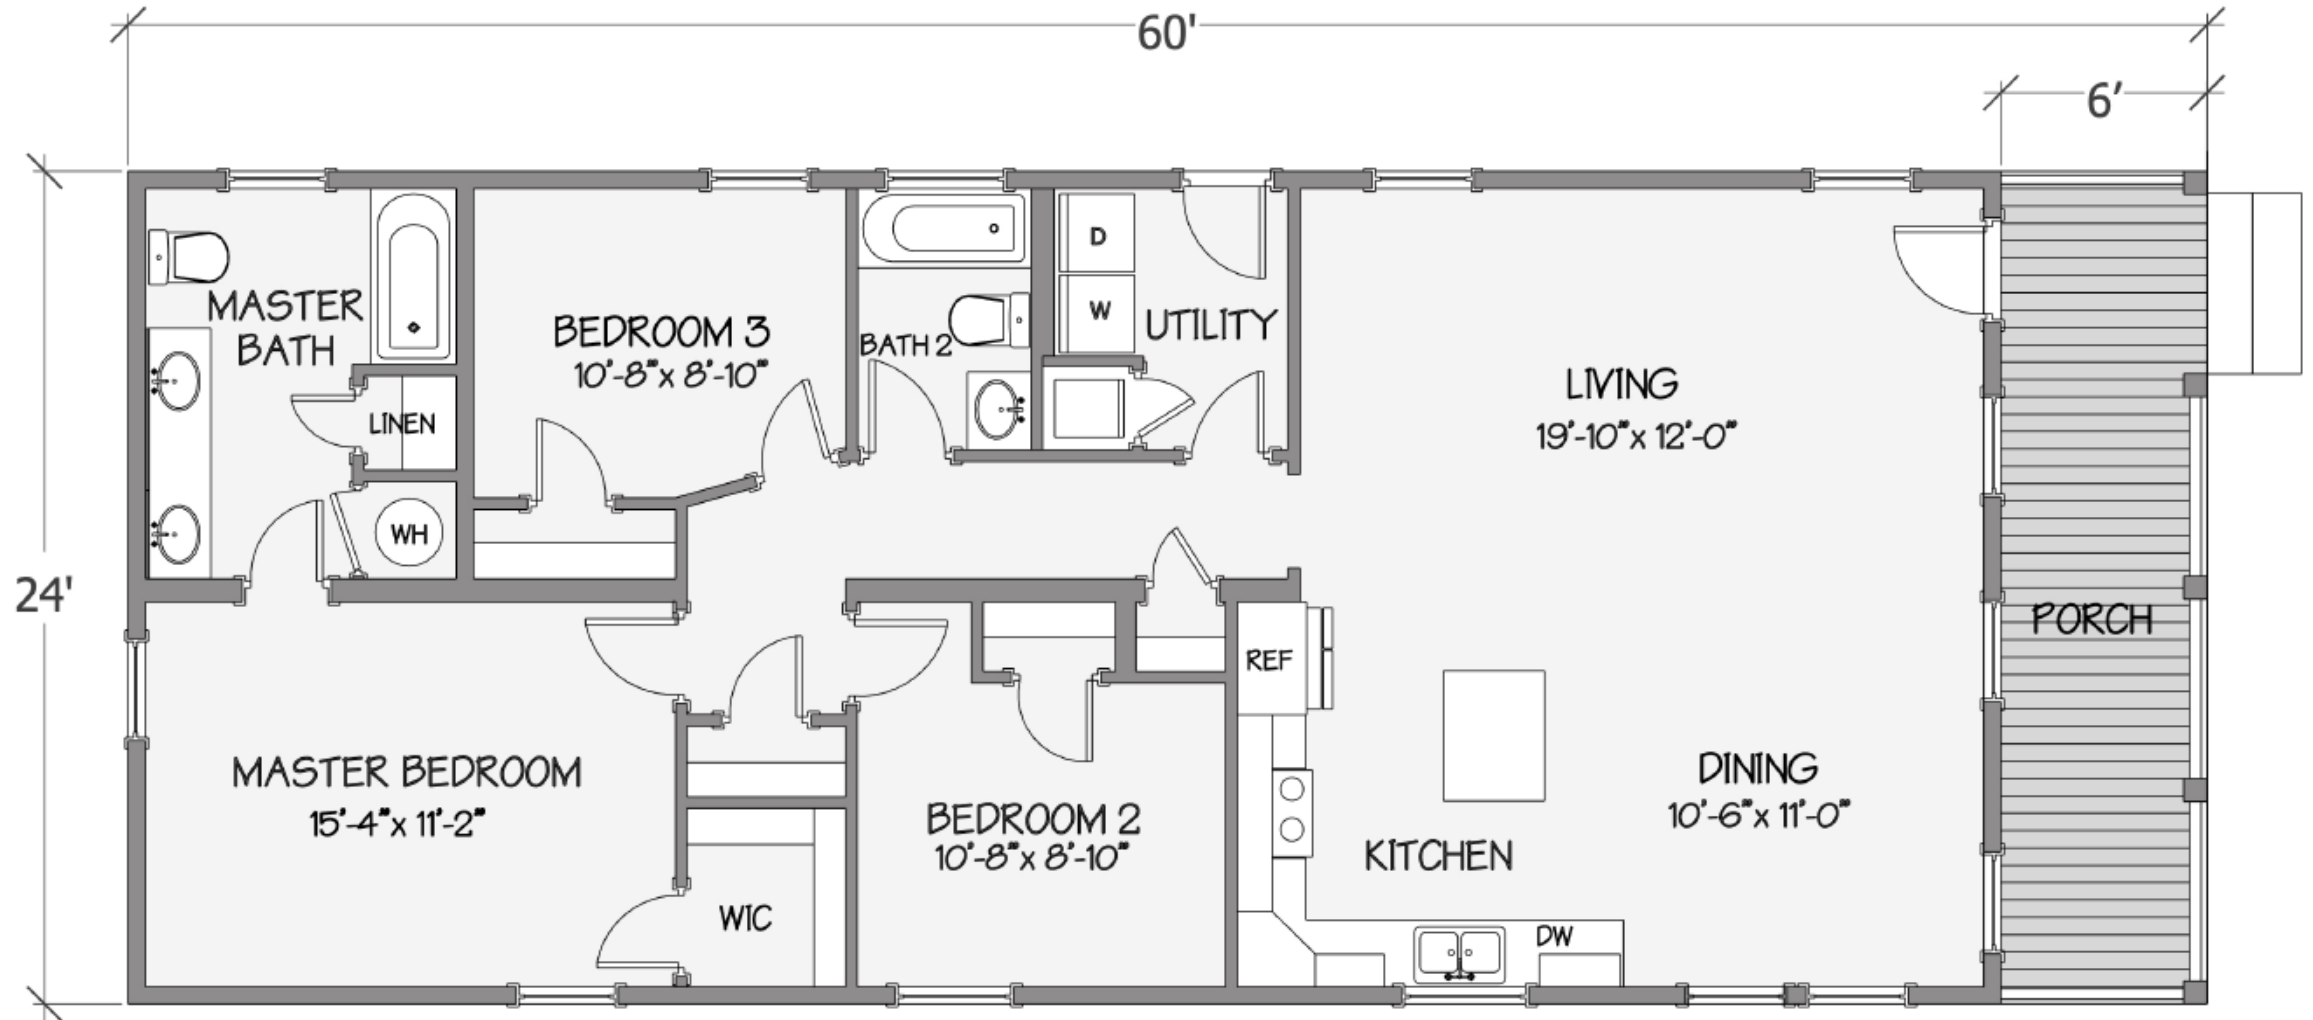

Cottage Collection

8031-64-3-26 3BR/2BA 1440TSF / 1296HSF

Due to continuous product improvement, specifications and finish options are subject to change without notice. The square footage and other dimensions are approximate. Renderings are often shown with optional features and upgrades that can be added at additional cost.

Cottage Collection

8031-64-3-26 3BR/2BA 1440TSF/1296HSF

Due to continuous product improvement, specifications and finish options are subject to change without notice. The square footage and other dimensions are approximate. Renderings are often shown with optional features and upgrades that can be added at additional cost.