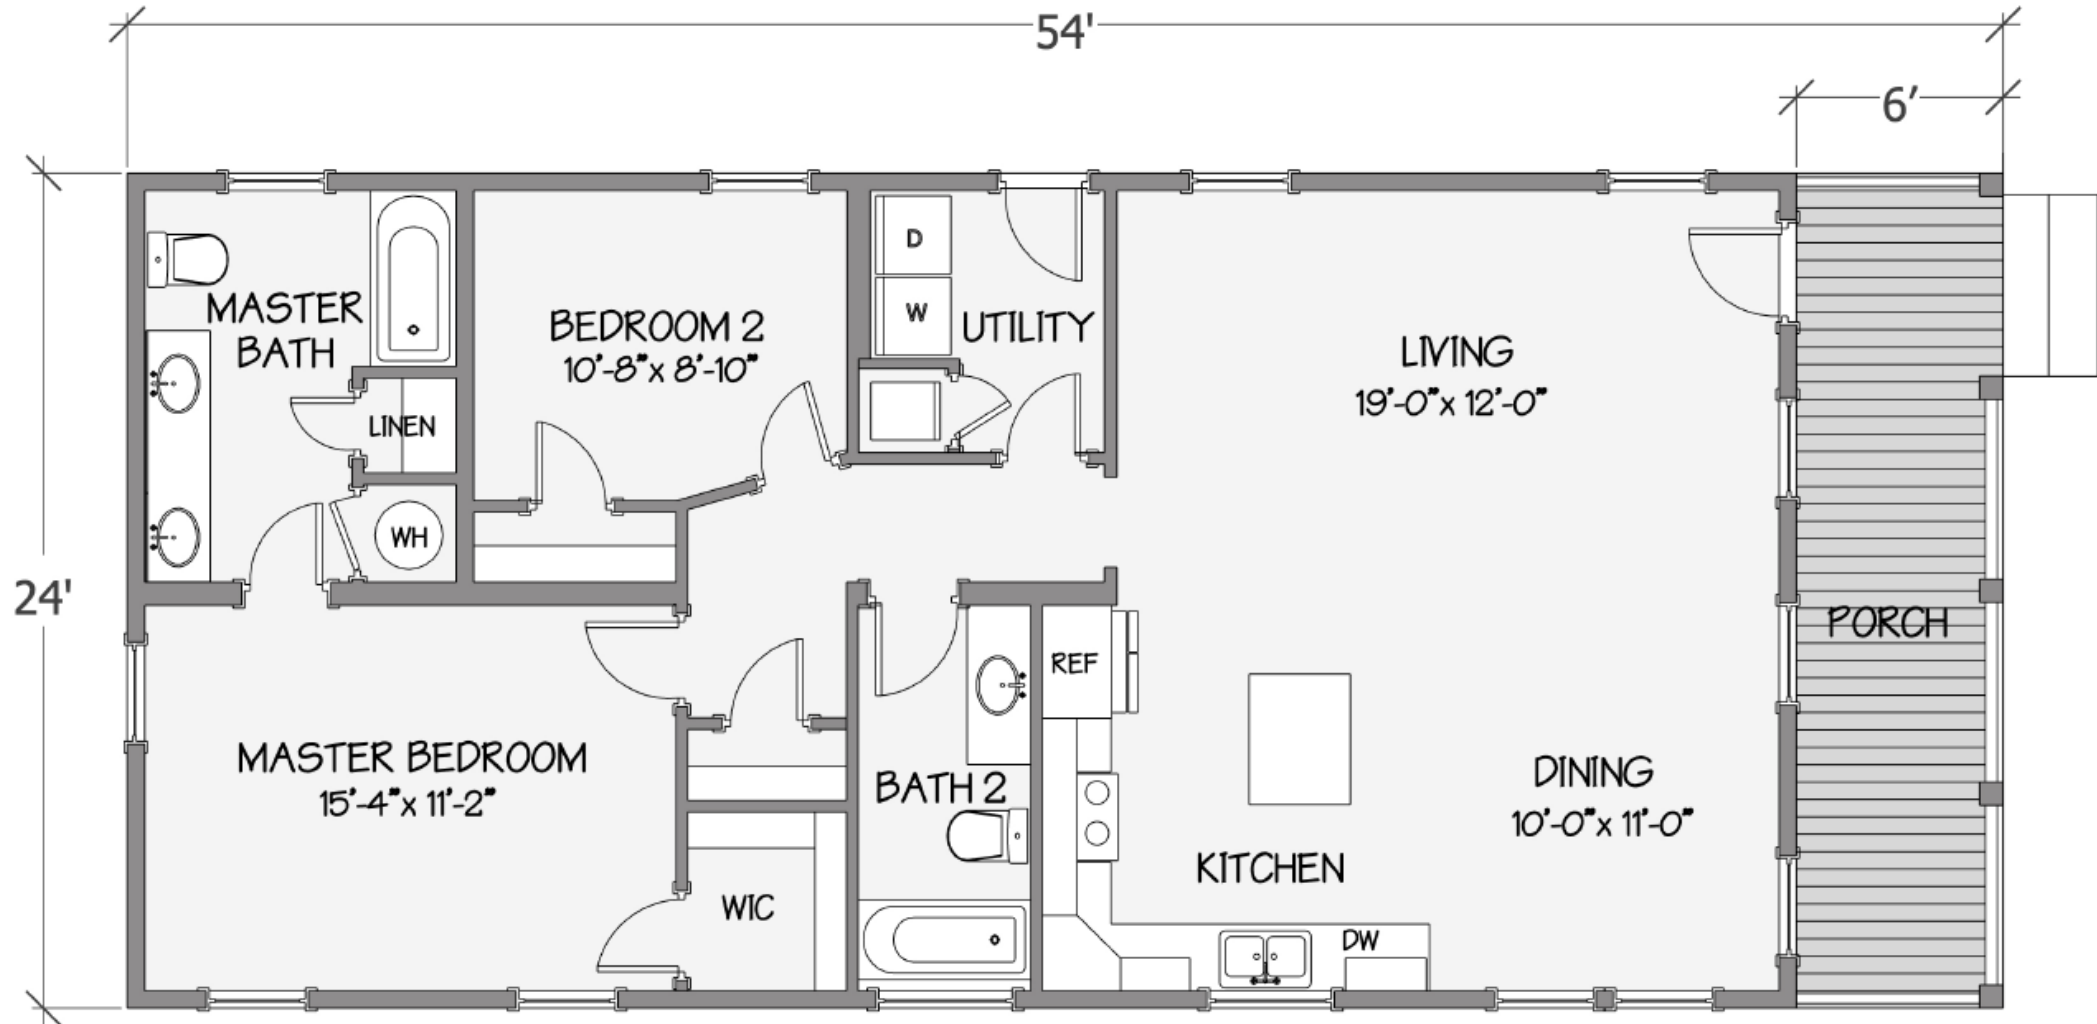

Cottage Collection

8030-58-2-26 2BR/2BA 1296TSF / 1152 HSF

Due to continuous product improvement, specifications and finish options are subject to change without notice. The square footage and other dimensions are approximate. Renderings are often shown with optional features and upgrades that can be added at additional cost.