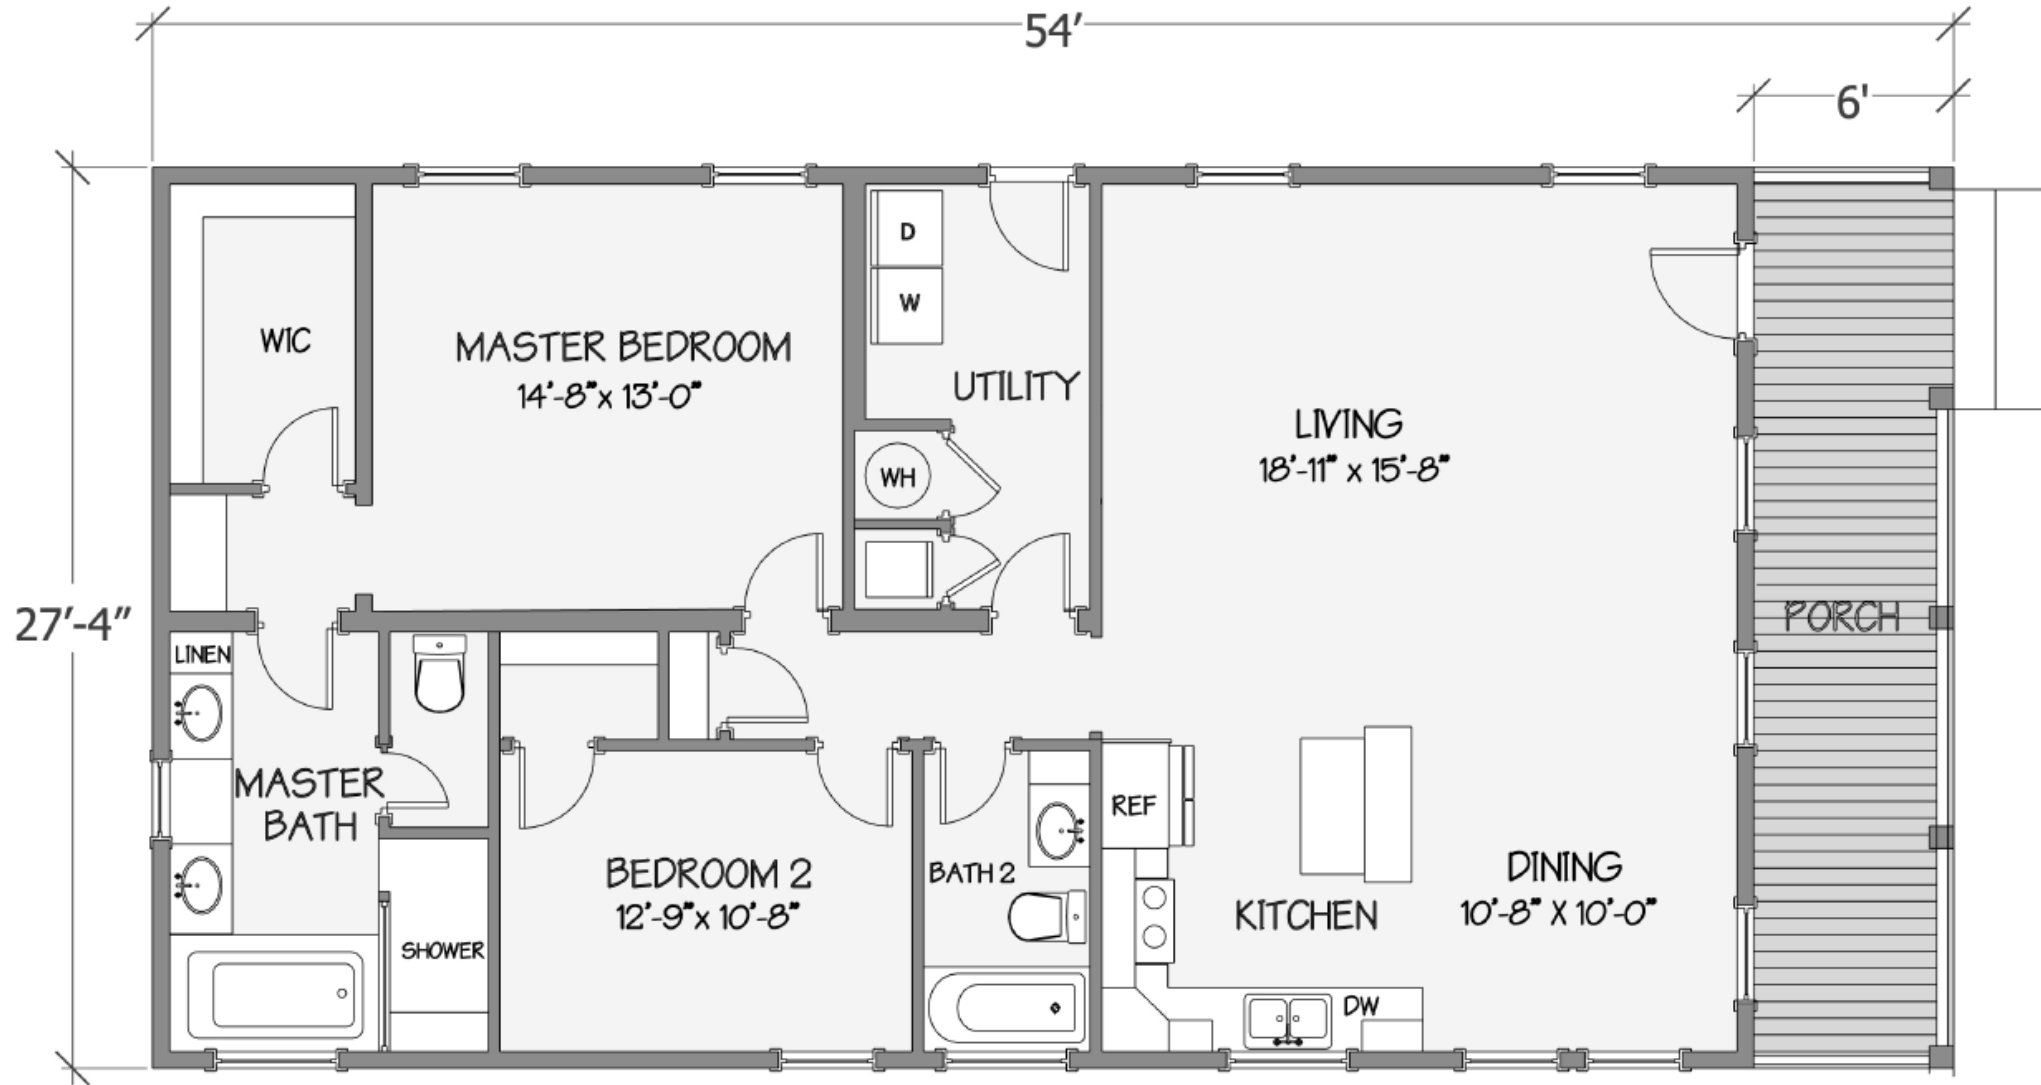

Cottage Collection

8020-58-2-30 2BR/2BA 1475 TSF / 1313 HSF

Due to continuous product improvement, specifications and finish options are subject to change without notice. The square footage and other dimensions are approximate. Renderings are often shown with optional features and upgrades that can be added at additional cost.