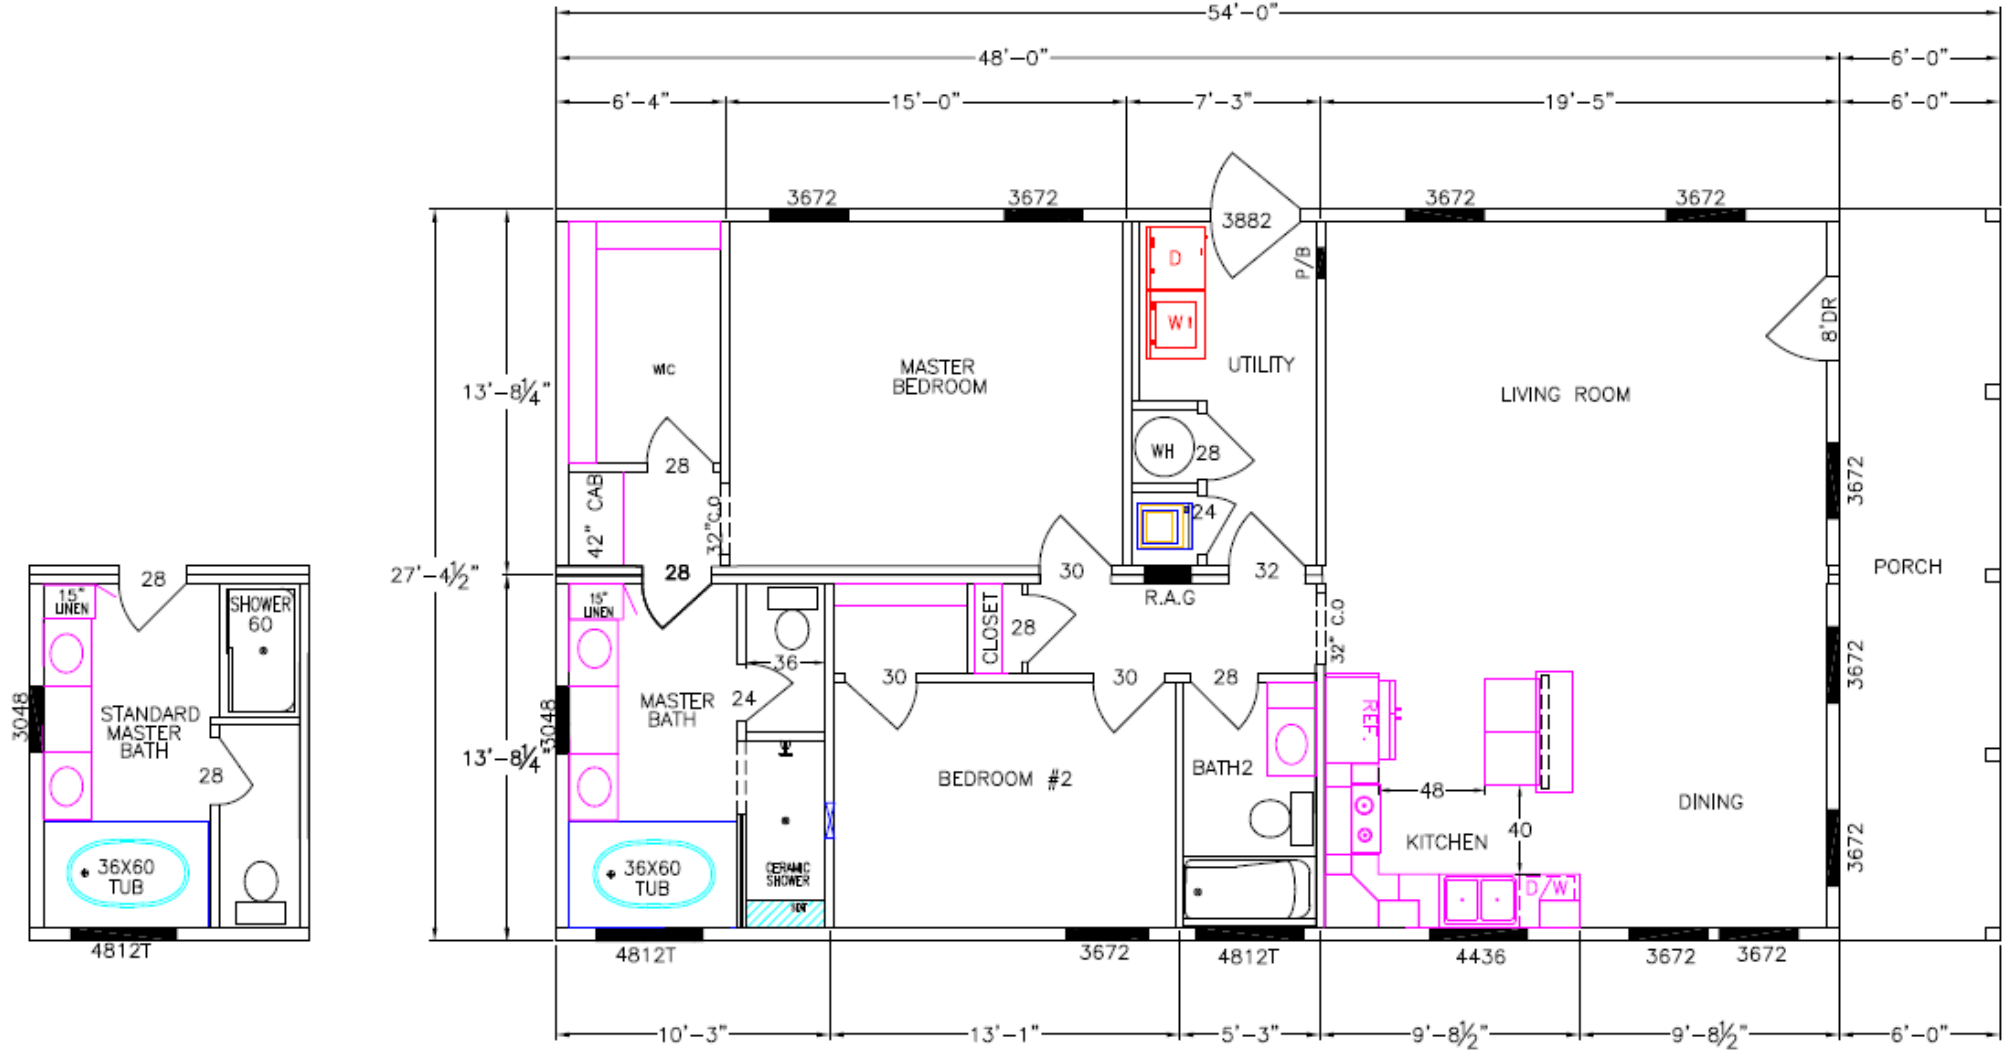

Cottage Collection

8020-58-2-30 2BR/2BA 1475 TSF / 1313 HSF

Due to continuous product improvement, specifications and finish options are subject to change without notice. The square footage and other dimensions are approximate. Renderings are often shown with optional features and upgrades that can be added at additional cost.